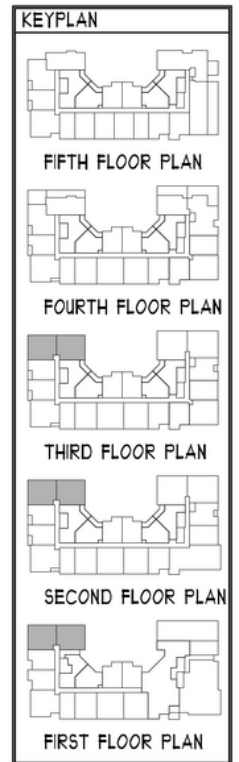

# aidan

OLD TOWN

**UNIT K**

950 SQ FT | 2 BEDS | 2 BATHS

FLOORS

2 + 3

1ST FLOOR- UNIT 108

1ST FLOOR- UNIT 107

**CONTACT US/VIEW  
THE WEBSITE**

McWilliams  
Ballard

[WWW.AIDANOLDTOWN.COM](http://WWW.AIDANOLDTOWN.COM)

\*All features listed vary from floorplan to floorplan and from community to community and are subject to change at any time. Community, plans, pricing and amenity details and dimensions are approximate and subject to change. Builder specifications are subject to revision or substitution of equivalent materials without notice. We reserve the right to substitute equipment, material, appliances, and brand names with items of equal or higher value, in our sole opinion, value. Contact the community sales manager for the latest information.