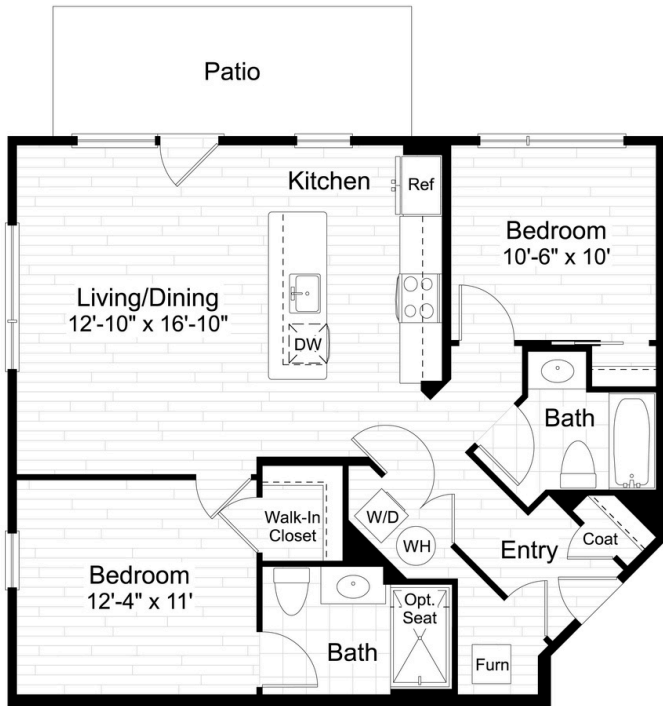

# aidan

OLD TOWN

**UNIT K**

950 SQ FT | 2 BEDS | 2 BATHS

FLOORS

2 + 3

1ST FLOOR- UNIT 108

1ST FLOOR- UNIT 107