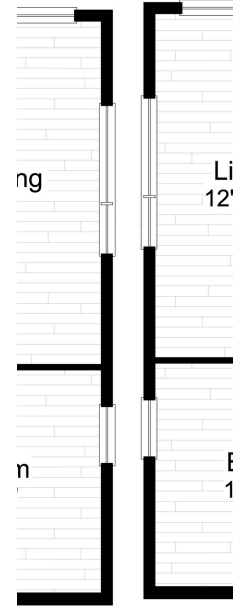

# aidan

OLD TOWN

**UNIT K**

950 SQ FT | 2 BEDS | 2 BATHS

FLOORS

2 + 3

1ST FLOOR- UNIT 108

1ST FLOOR- UNIT 107