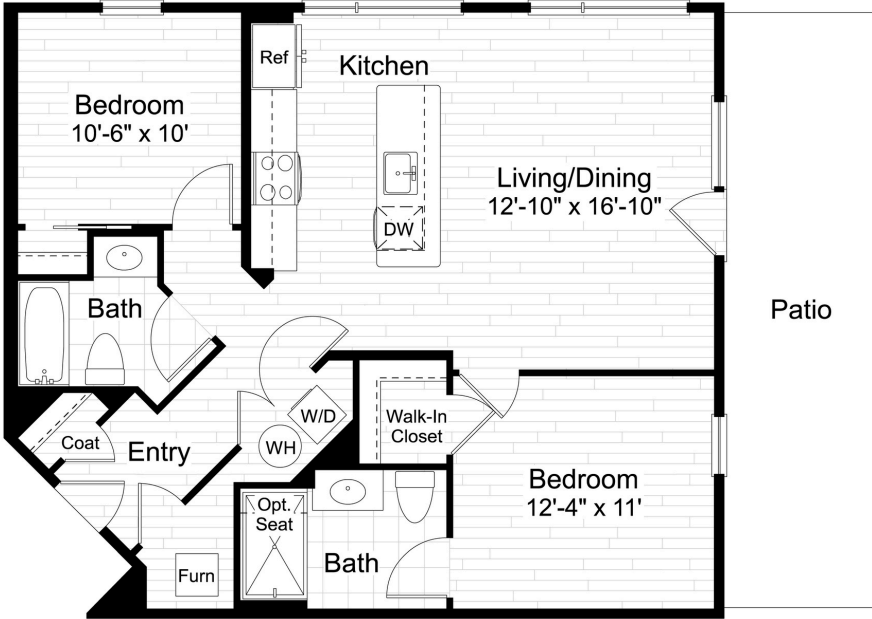

# aidan

OLD TOWN

**UNIT K**

950 SQ FT | 2 BEDS | 2 BATHS

FLOORS

2 + 3

1ST FLOOR- UNIT 108

1ST FLOOR- UNIT 107