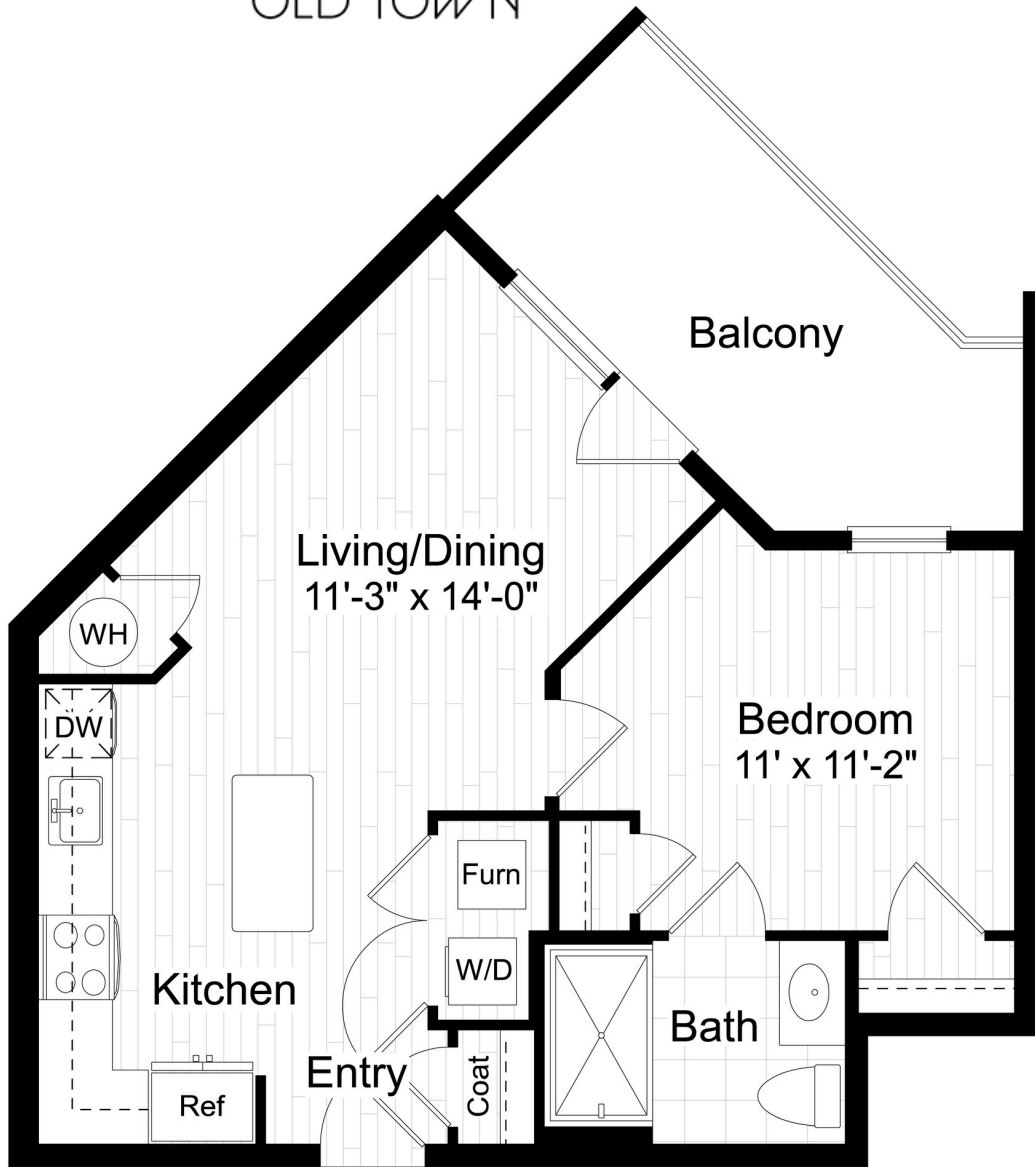

aidan

OLD TOWN

UNIT D

613 SQ FT | 1 BED | 1 BATH

1ST FLOOR - PATIO ILO BLACONY

CONTACT US/VIEW
THE WEBSITE

McWilliams
Ballard

WWW.AIDANOLDTOWN.COM