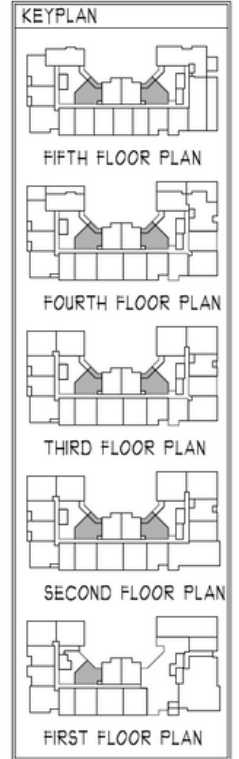

aidan

OLD TOWN

UNIT D

613 SQ FT | 1 BED | 1 BATH

1ST FLOOR - PATIO ILO BLACONY

CONTACT US/VIEW
THE WEBSITE

McWilliams
Ballard

WWW.AIDANOLDTOWN.COM

*All features listed vary from floorplan to floorplan and from community to community and are subject to change at any time. Community, plans, pricing and amenity details and dimensions are approximate and subject to change. Builder specifications are subject to revision or substitution of equivalent materials without notice. We reserve the right to substitute equipment, material, appliances, and brand names with items of equal or higher value, in our sole opinion, value. Contact the community sales manager for the latest information.