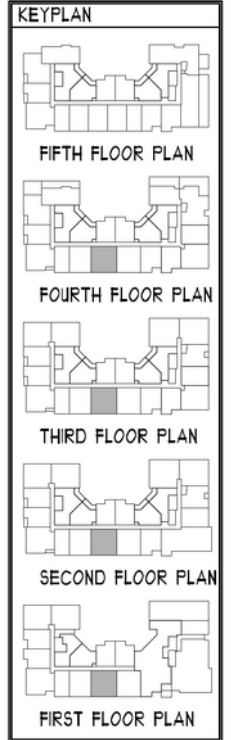

aidan

OLD TOWN

UNIT H

975 SQ FT | 1 BED W/ DEN | 1 BATH

1ST FLOOR

2ND FLOOR

3RD FLOOR

4TH FLOOR