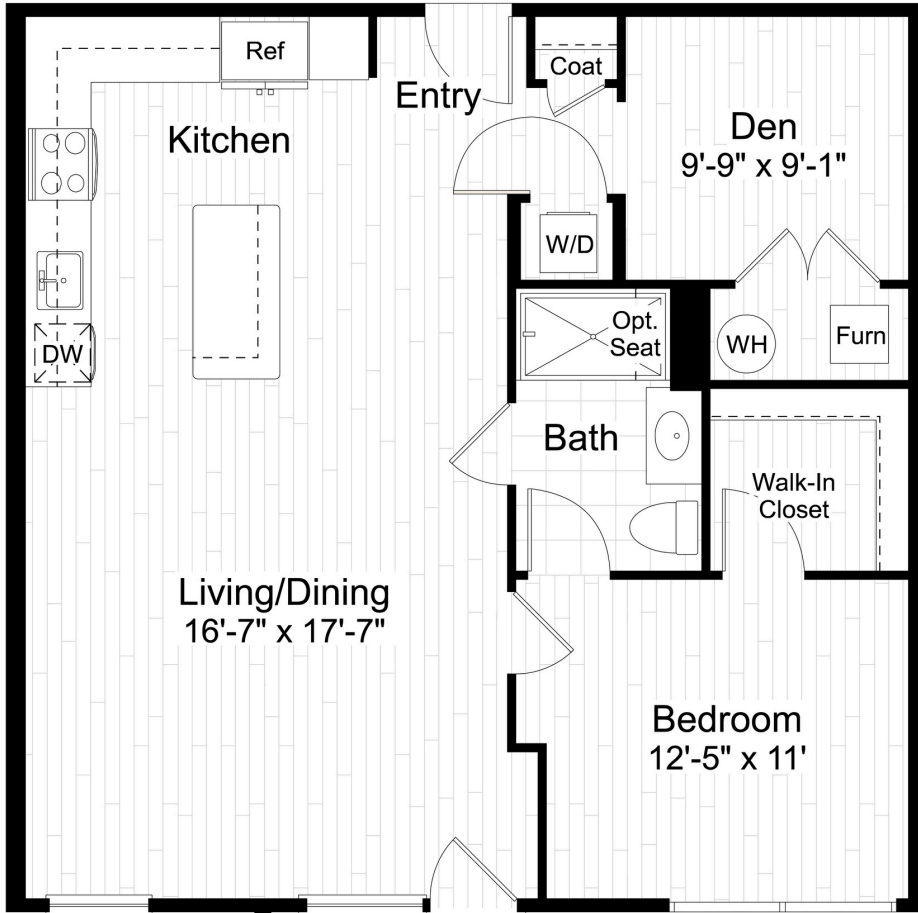

aidan

OLD TOWN

UNIT H

975 SQ FT | 1 BED W/ DEN | 1 BATH

1ST FLOOR

2ND FLOOR

3RD FLOOR

4TH FLOOR