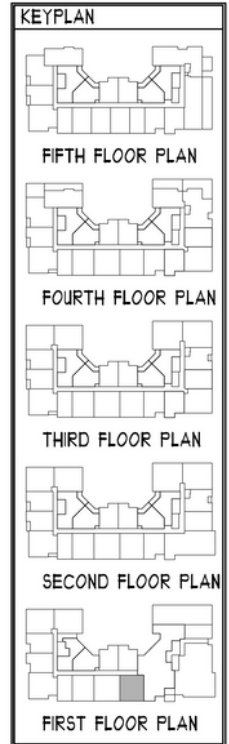

aidan

OLD TOWN

UNIT G_a

899 SQ FT | 1 BED W/ DEN | 1 BATH

CONTACT US/VIEW
THE WEBSITE

McWilliams
Ballard

WWW.AIDANOLDTOWN.COM

*All features listed vary from floorplan to floorplan and from community to community and are subject to change at any time. Community, plans, pricing and amenity details and dimensions are approximate and subject to change. Builder specifications are subject to revision or substitution of equivalent materials without notice. We reserve the right to substitute equipment, material, appliances, and brand names with items of equal or higher value, in our sole opinion, value. Contact the community sales manager for the latest information.