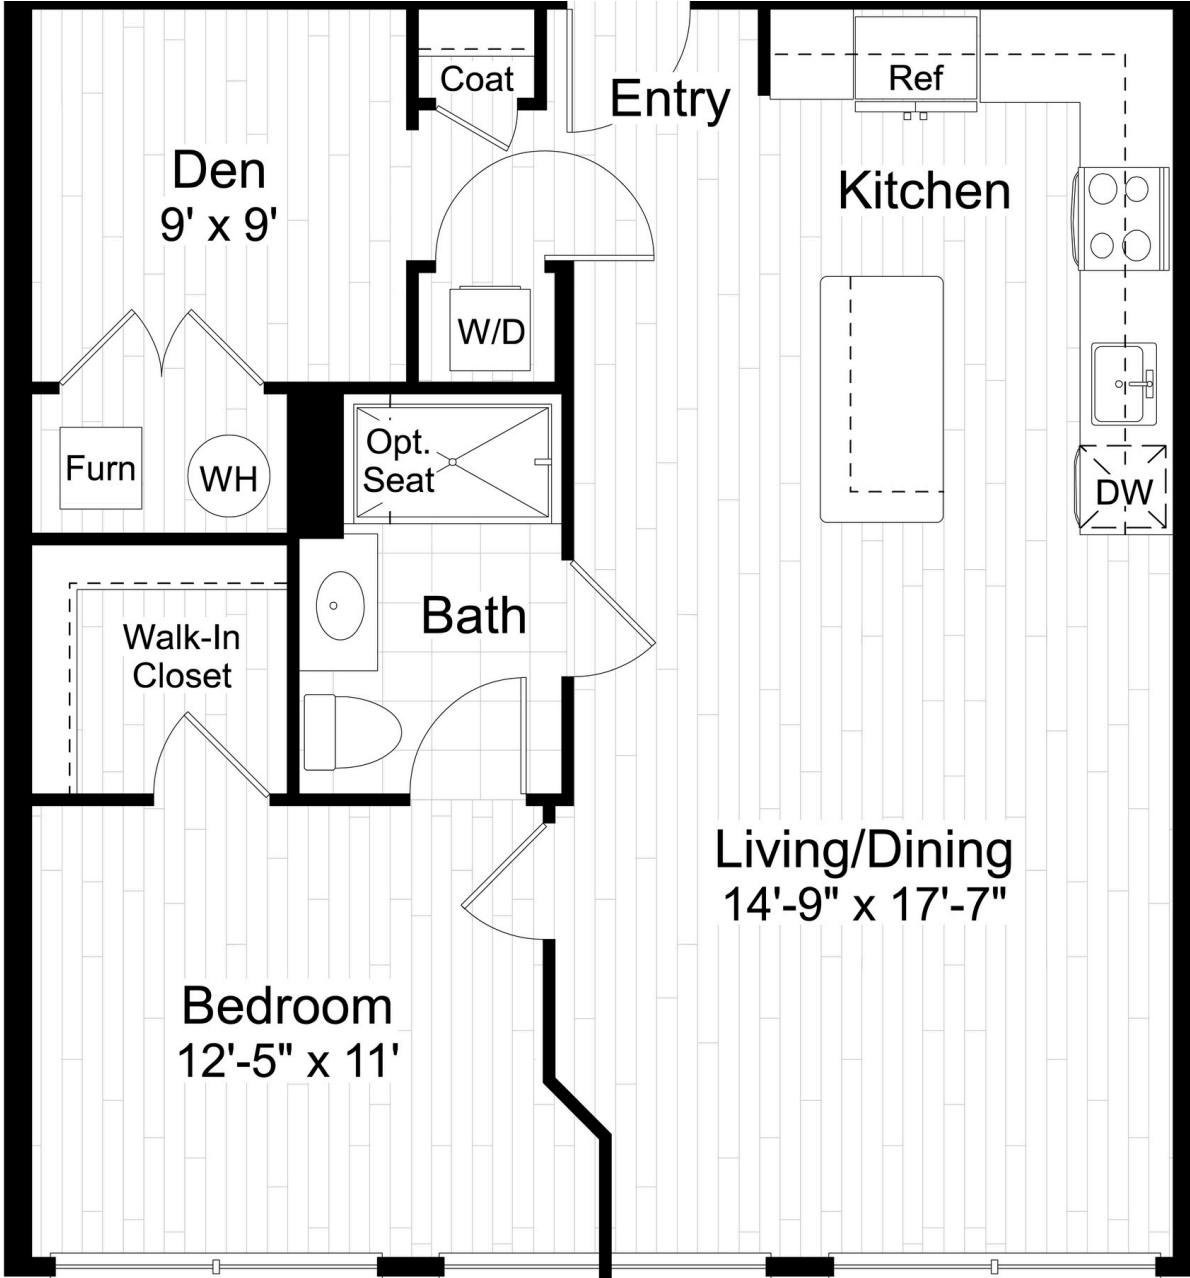

aidan

OLD TOWN

UNIT G_a

899 SQ FT | 1 BED W/ DEN | 1 BATH

CONTACT US/VIEW
THE WEBSITE

McWilliams
Ballard

WWW.AIDANOLDTOWN.COM

*All features listed vary from floorplan to floorplan and from community to community and are subject to change at any time. Community, plans, pricing and amenity details and dimensions are approximate and subject to change. Builder specifications are subject to revision or substitution of equivalent materials without notice. We reserve the right to substitute equipment, material, appliances, and brand names with items of equal or higher value, in our sole opinion, value. Contact the community sales manager for the latest information.