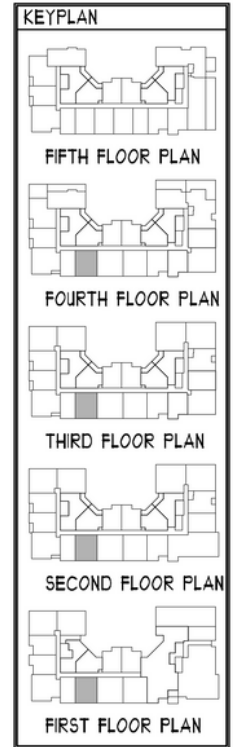

aidan

OLD TOWN

UNIT F

815 SQ FT | 1 BED W/ DEN | 1 BATH

CONTACT US/VIEW THE WEBSITE

WWW.AIDANOLDTOWN.COM

*All features listed vary from floorplan to floorplan and from community to community and are subject to change at any time. Community, plans, pricing and amenity details and dimensions are approximate and subject to change. Builder specifications are subject to revision or substitution of equivalent materials without notice. We reserve the right to substitute equipment, material, appliances, and brand names with items of equal or higher value, in our sole opinion, value. Contact the community sales manager for the latest information.