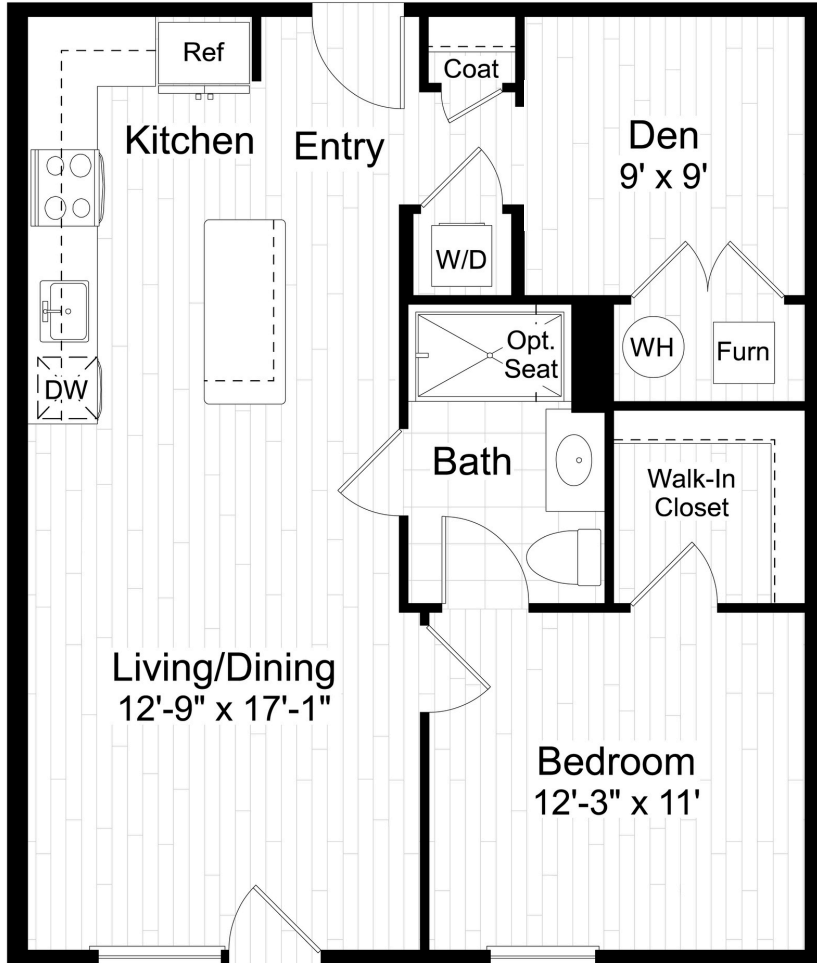

aidan

OLD TOWN

UNIT F

815 SQ FT | 1 BED W/ DEN | 1 BATH

CONTACT US/VIEW THE WEBSITE

WWW.AIDANOLDTOWN.COM

*All features listed vary from floorplan to floorplan and from community to community and are subject to change at any time. Community, plans, pricing and amenity details and dimensions are approximate and subject to change. Builder specifications are subject to revision or substitution of equivalent materials without notice. We reserve the right to substitute equipment, material, appliances, and brand names with items of equal or higher value, in our sole opinion, value. Contact the community sales manager for the latest information.