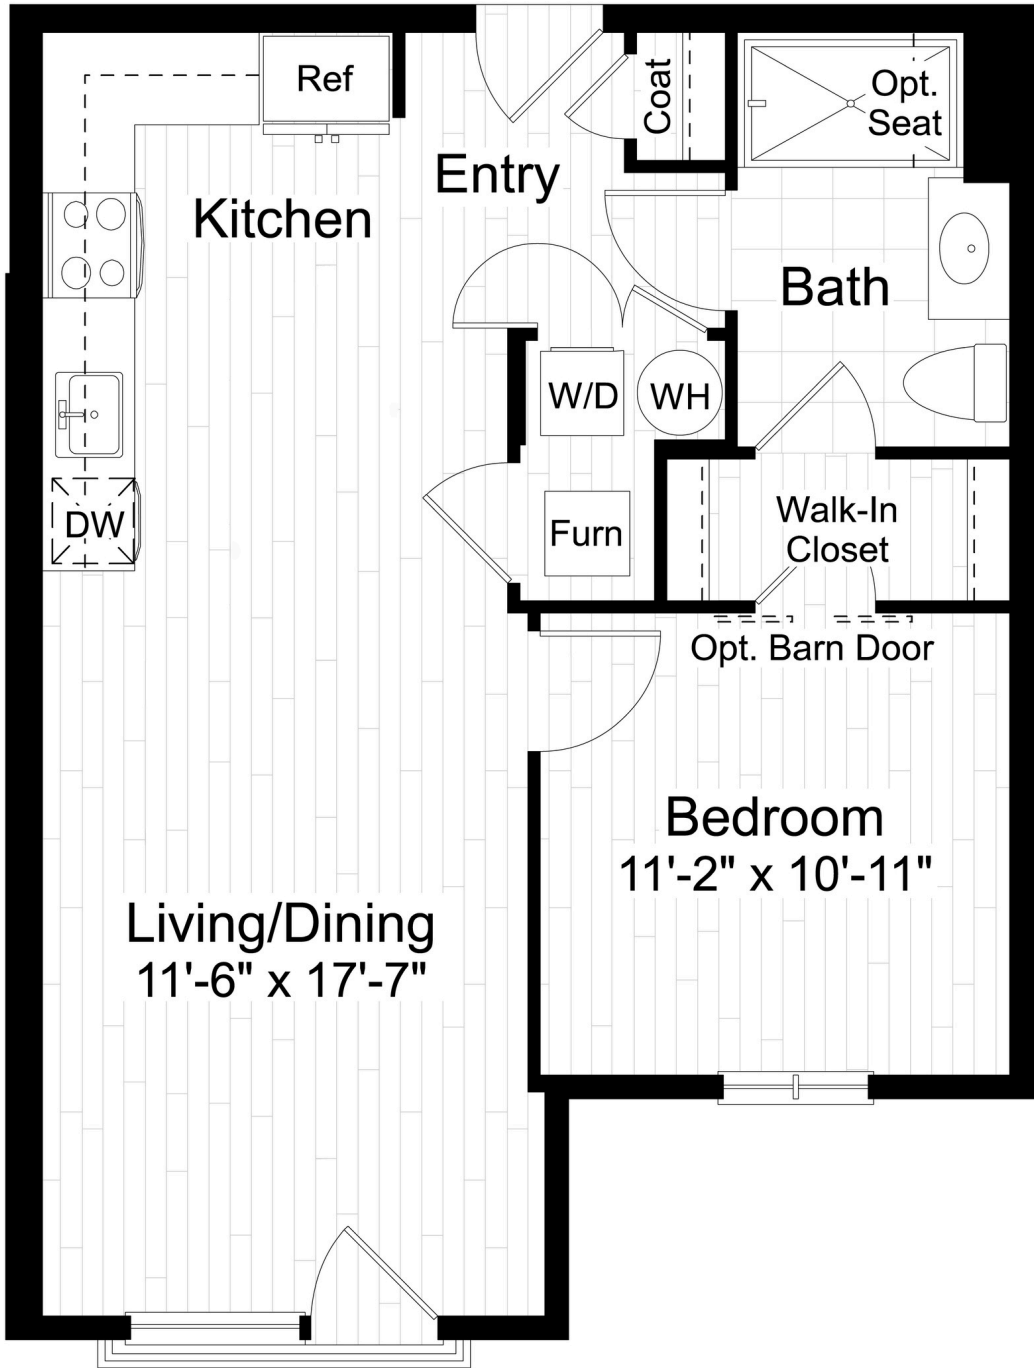

aidan

OLD TOWN

UNIT A2

680 SQ FT | 1 BED | 1 BATH

CONTACT US/VIEW
THE WEBSITE

McWilliams
Ballard

WWW.AIDANOLDTOWN.COM

*All features listed vary from floorplan to floorplan and from community to community and are subject to change at any time. Community, plans, pricing and amenity details and dimensions are approximate and subject to change. Builder specifications are subject to revision or substitution of equivalent materials without notice. We reserve the right to substitute equipment, material, appliances, and brand names with items of equal or higher value, in our sole opinion, value. Contact the community sales manager for the latest information.