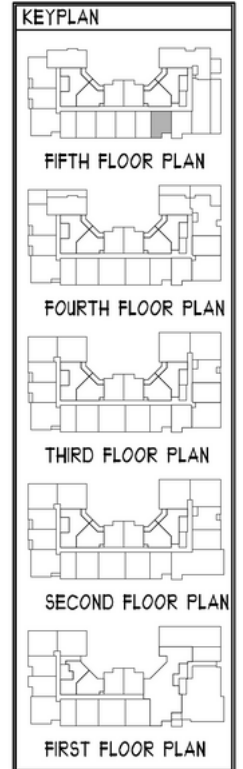

aidan

OLD TOWN

UNIT A2

680 SQ FT | 1 BED | 1 BATH

CONTACT US/VIEW
THE WEBSITE

McWilliams
Ballard

WWW.AIDANOLDTOWN.COM

*All features listed vary from floorplan to floorplan and from community to community and are subject to change at any time. Community, plans, pricing and amenity details and dimensions are approximate and subject to change. Builder specifications are subject to revision or substitution of equivalent materials without notice. We reserve the right to substitute equipment, material, appliances, and brand names with items of equal or higher value, in our sole opinion, value. Contact the community sales manager for the latest information.