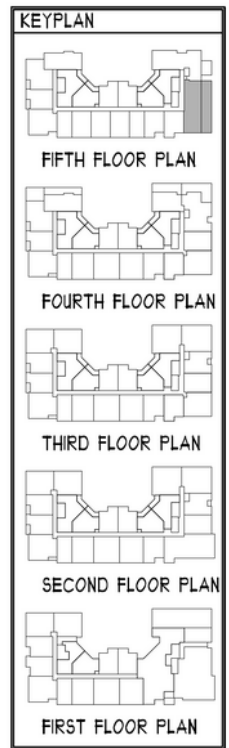

aidan

OLD TOWN

UNIT R

1,337 SQ FT | 2 BEDS | 2.5 BATHS

CONTACT US / VIEW THE WEBSITE

WWW.AIDANOLDTOWN.COM

*All features listed vary from floorplan to floorplan and from community to community and are subject to change at any time. Community, plans, pricing and amenity details and dimensions are approximate and subject to change. Builder specifications are subject to revision or substitution of equivalent materials without notice. We reserve the right to substitute equipment, material, appliances, and brand names with items of equal or higher value, in our sole opinion, value. Contact the community sales manager for the latest information.