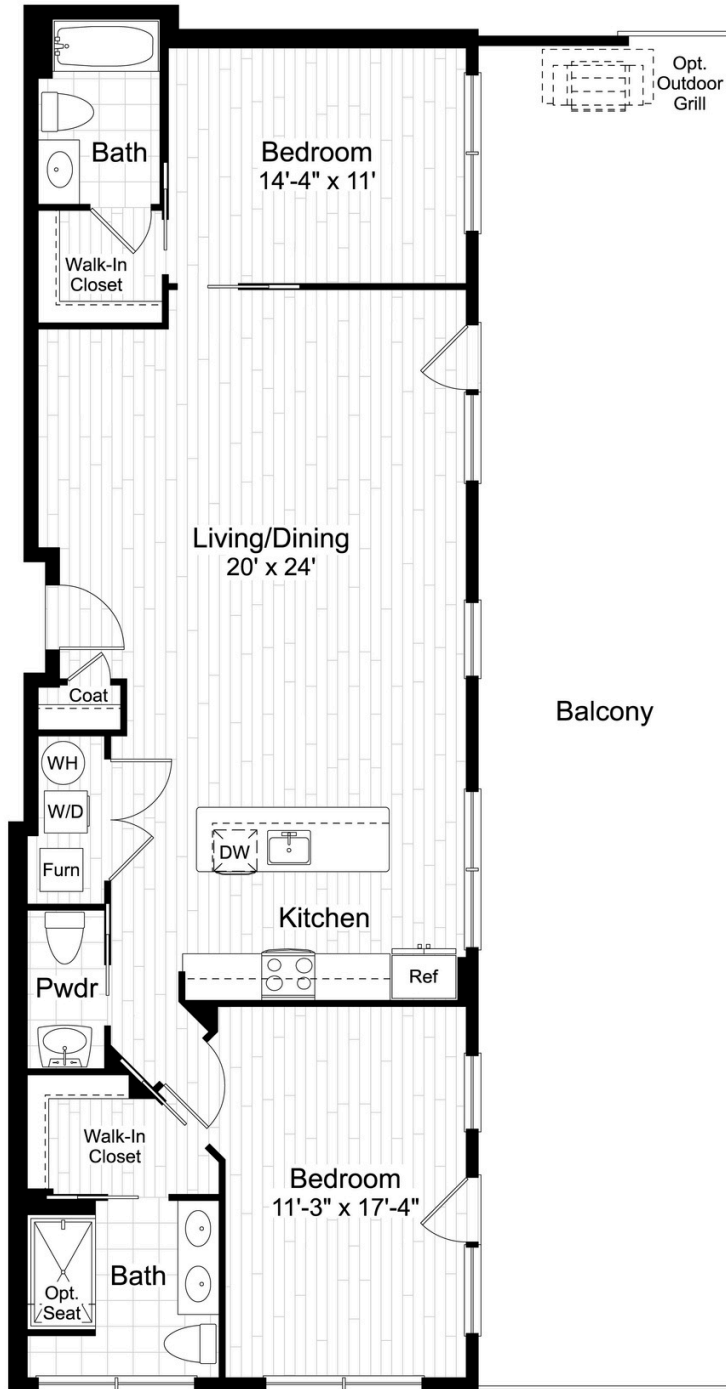

aidan

OLD TOWN

UNIT R

1,337 SQ FT | 2 BEDS | 2.5 BATHS

CONTACT US / VIEW THE WEBSITE

WWW.AIDANOLDTOWN.COM

*All features listed vary from floorplan to floorplan and from community to community and are subject to change at any time. Community, plans, pricing and amenity details and dimensions are approximate and subject to change. Builder specifications are subject to revision or substitution of equivalent materials without notice. We reserve the right to substitute equipment, material, appliances, and brand names with items of equal or higher value, in our sole opinion, value. Contact the community sales manager for the latest information.