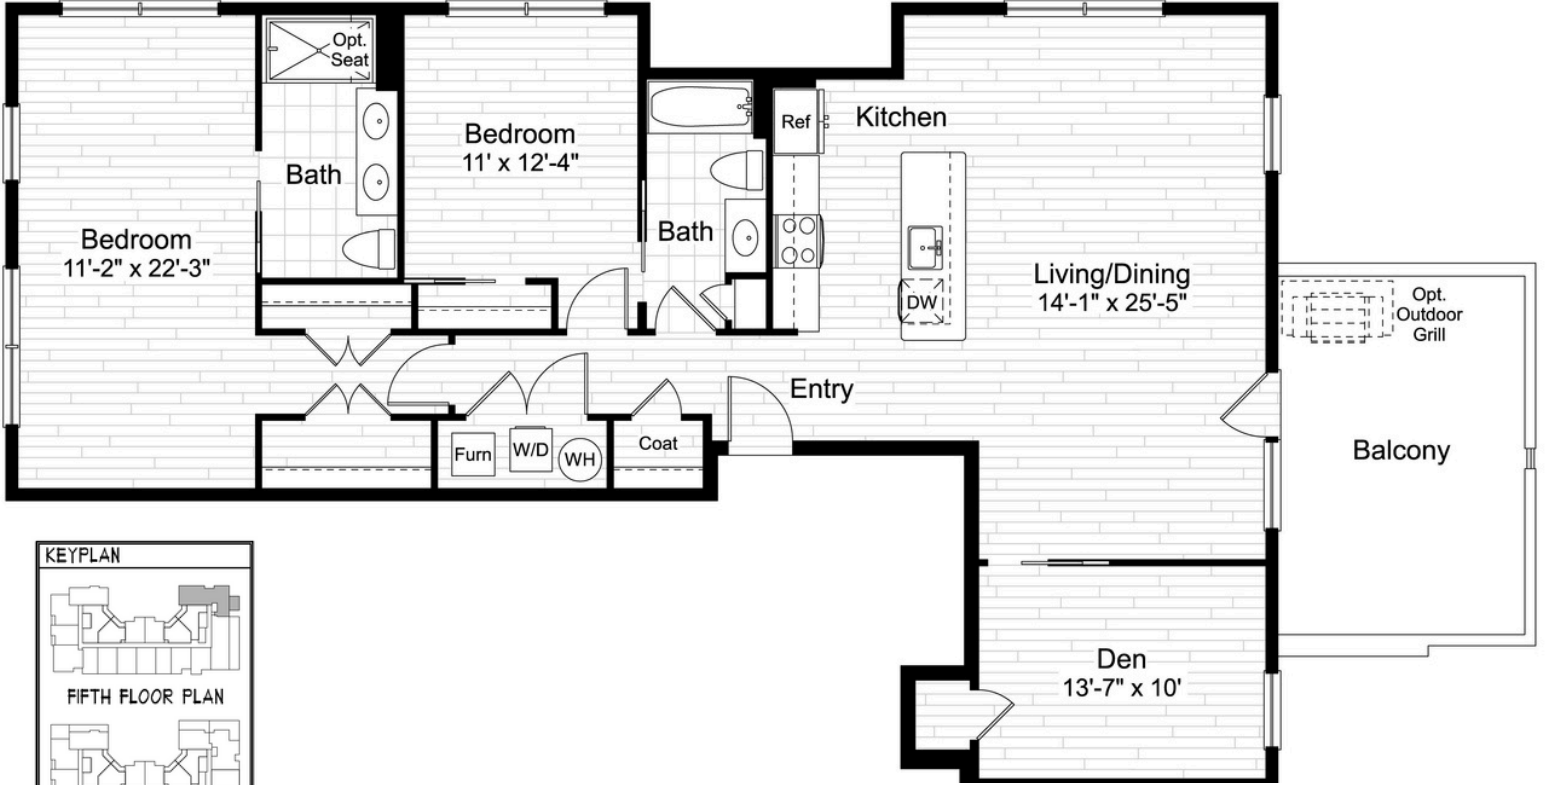

aidan

OLD TOWN

UNIT Q

1,515 SQ FT | 2 BEDS | 2 BATHS

CONTACT US/VIEW THE WEBSITE

McWilliams Ballard

WWW.AIDANOLDTOWN.COM

*All features listed vary from floorplan to floorplan and from community to community and are subject to change at any time. Community, plans, pricing and amenity details and dimensions are approximate and subject to change. Builder specifications are subject to revision or substitution of equivalent materials without notice. We reserve the right to substitute equipment, material, appliances, and brand names with items of equal or higher value, in our sole opinion, value. Contact the community sales manager for the latest information.