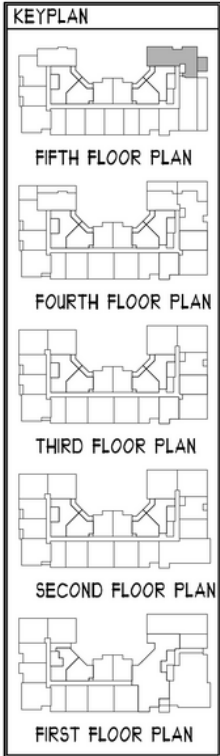

aidan

OLD TOWN

UNIT Q

1,515 SQ FT | 2 BEDS | 2 BATHS

CONTACT US/VIEW THE WEBSITE

McWilliams Ballard

WWW.AIDANOLDTOWN.COM

*All features listed vary from floorplan to floorplan and from community to community and are subject to change at any time. Community, plans, pricing and amenity details and dimensions are approximate and subject to change. Builder specifications are subject to revision or substitution of equivalent materials without notice. We reserve the right to substitute equipment, material, appliances, and brand names with items of equal or higher value, in our sole opinion, value. Contact the community sales manager for the latest information.