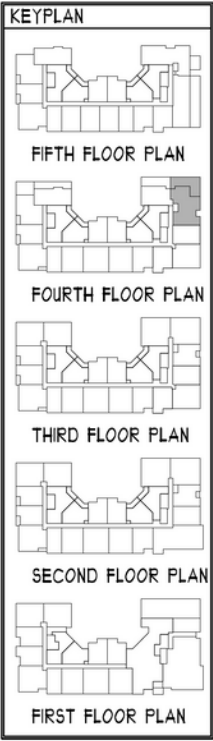

aidan

OLD TOWN

UNIT P

1,328 SQ FT | 2 BEDS | 2 BATHS

CONTACT US/VIEW THE WEBSITE

WWW.AIDANOLDTOWN.COM

*All features listed vary from floorplan to floorplan and from community to community and are subject to change at any time. Community, plans, pricing and amenity details and dimensions are approximate and subject to change. Builder specifications are subject to revision or substitution of equivalent materials without notice. We reserve the right to substitute equipment, material, appliances, and brand names with items of equal or higher value, in our sole opinion, value. Contact the community sales manager for the latest information.