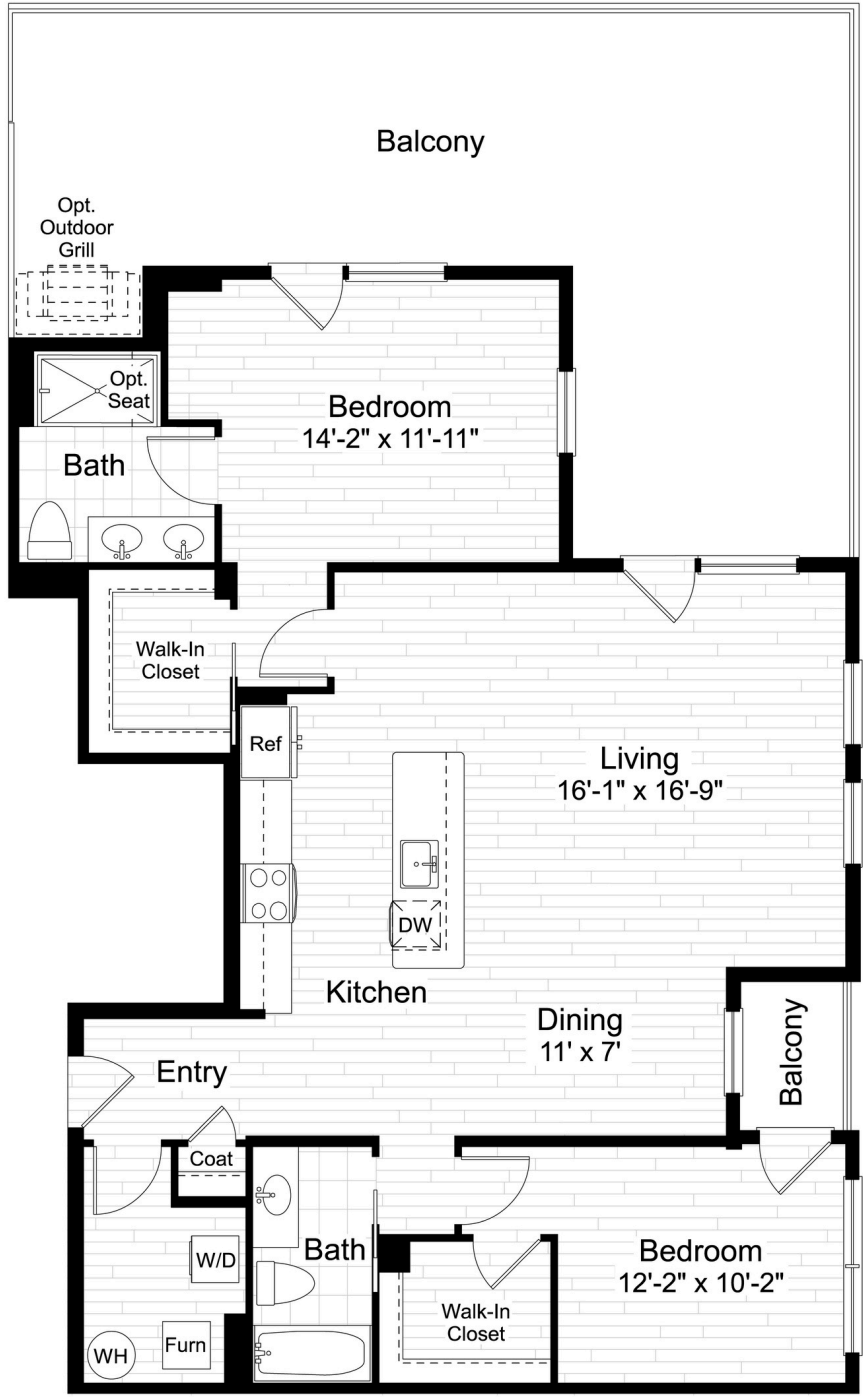

aidan

OLD TOWN

UNIT P

1,328 SQ FT | 2 BEDS | 2 BATHS

CONTACT US/VIEW THE WEBSITE

WWW.AIDANOLDTOWN.COM

*All features listed vary from floorplan to floorplan and from community to community and are subject to change at any time. Community, plans, pricing and amenity details and dimensions are approximate and subject to change. Builder specifications are subject to revision or substitution of equivalent materials without notice. We reserve the right to substitute equipment, material, appliances, and brand names with items of equal or higher value, in our sole opinion, value. Contact the community sales manager for the latest information.