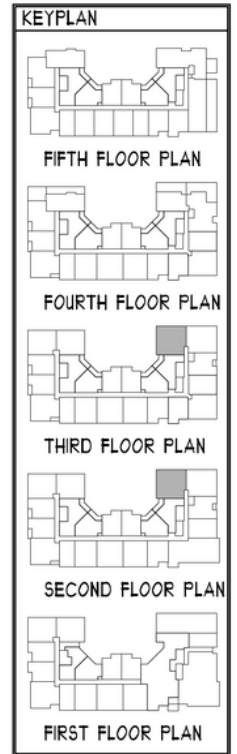

aidan

OLD TOWN

UNIT L1

1,181 SQ FT | 2 BEDS | 2 BATHS

CONTACT US/VIEW
THE WEBSITE

McWilliams
Ballard

WWW.AIDANOLDTOWN.COM

*All features listed vary from floorplan to floorplan and from community to community and are subject to change at any time. Community, plans, pricing and amenity details and dimensions are approximate and subject to change. Builder specifications are subject to revision or substitution of equivalent materials without notice. We reserve the right to substitute equipment, material, appliances, and brand names with items of equal or higher value, in our sole opinion, value. Contact the community sales manager for the latest information.