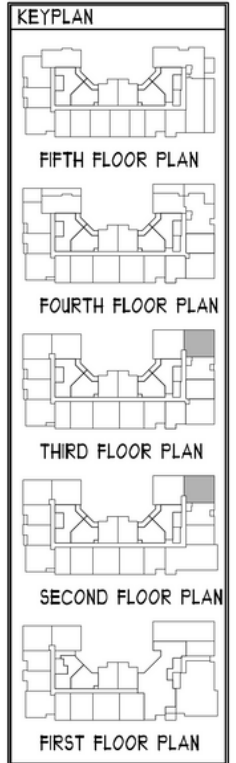

aidan

OLD TOWN

UNIT L

1,103 SQ FT | 2 BEDS | 2 BATHS

CONTACT US/VIEW
THE WEBSITE

McWilliams
Ballard

WWW.AIDANOLDTOWN.COM

*All features listed vary from floorplan to floorplan and from community to community and are subject to change at any time. Community, plans, pricing and amenity details and dimensions are approximate and subject to change. Builder specifications are subject to revision or substitution of equivalent materials without notice. We reserve the right to substitute equipment, material, appliances, and brand names with items of equal or higher value, in our sole opinion, value. Contact the community sales manager for the latest information.