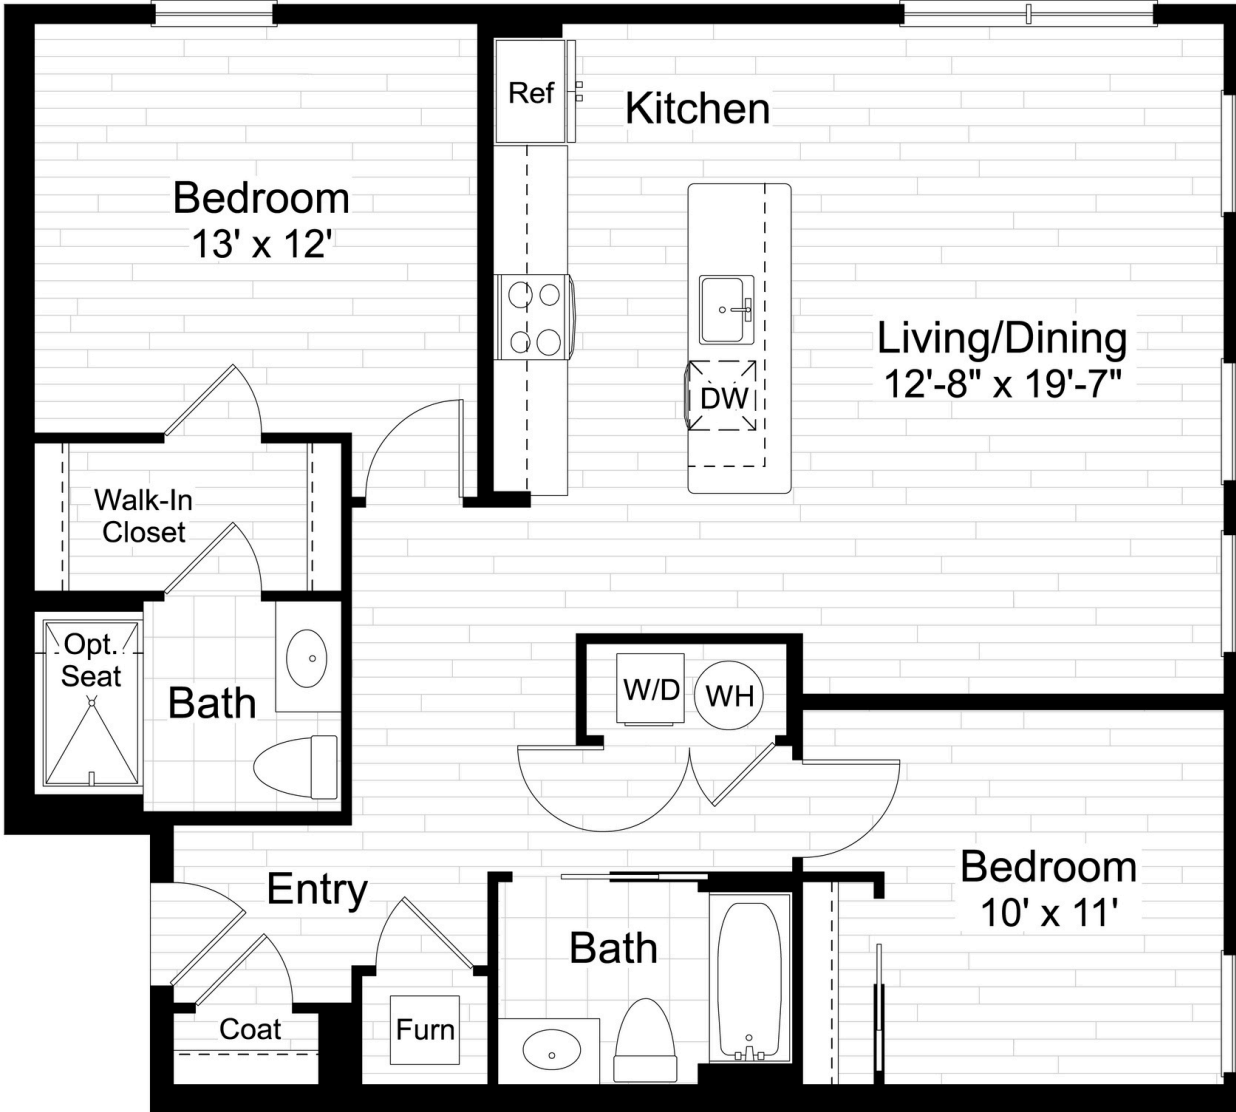

aidan

OLD TOWN

UNIT L

1,103 SQ FT | 2 BEDS | 2 BATHS

CONTACT US/VIEW
THE WEBSITE

McWilliams
Ballard

WWW.AIDANOLDTOWN.COM

*All features listed vary from floorplan to floorplan and from community to community and are subject to change at any time. Community, plans, pricing and amenity details and dimensions are approximate and subject to change. Builder specifications are subject to revision or substitution of equivalent materials without notice. We reserve the right to substitute equipment, material, appliances, and brand names with items of equal or higher value, in our sole opinion, value. Contact the community sales manager for the latest information.