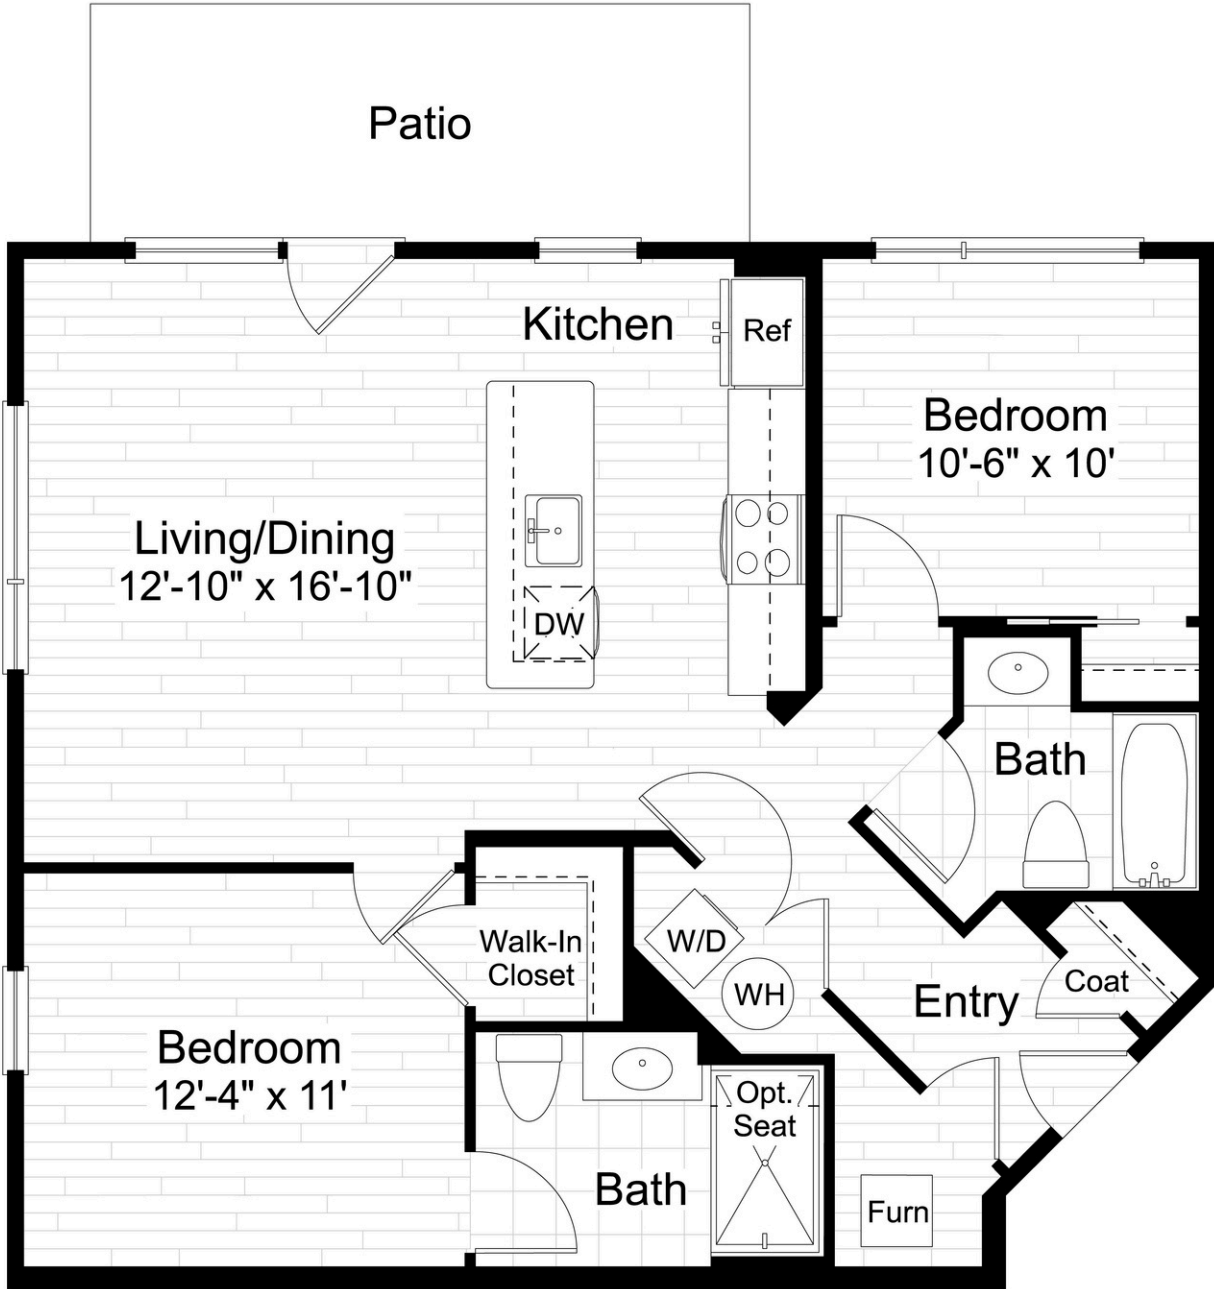

aidan

OLD TOWN

UNIT K1

965 SQ FT | 2 BEDS | 2 BATHS

CONTACT US/VIEW THE WEBSITE

McWilliams Ballard

WWW.AIDANOLDTOWN.COM

*All features listed vary from floorplan to floorplan and from community to community and are subject to change at any time. Community, plans, pricing and amenity details and dimensions are approximate and subject to change. Builder specifications are subject to revision or substitution of equivalent materials without notice. We reserve the right to substitute equipment, material, appliances, and brand names with items of equal or higher value, in our sole opinion, value. Contact the community sales manager for the latest information.