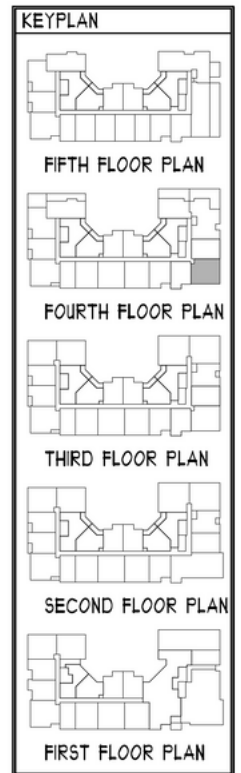

aidan

OLD TOWN

UNIT K1

965 SQ FT | 2 BEDS | 2 BATHS

CONTACT US/VIEW THE WEBSITE

McWilliams Ballard

WWW.AIDANOLDTOWN.COM

*All features listed vary from floorplan to floorplan and from community to community and are subject to change at any time. Community, plans, pricing and amenity details and dimensions are approximate and subject to change. Builder specifications are subject to revision or substitution of equivalent materials without notice. We reserve the right to substitute equipment, material, appliances, and brand names with items of equal or higher value, in our sole opinion, value. Contact the community sales manager for the latest information.