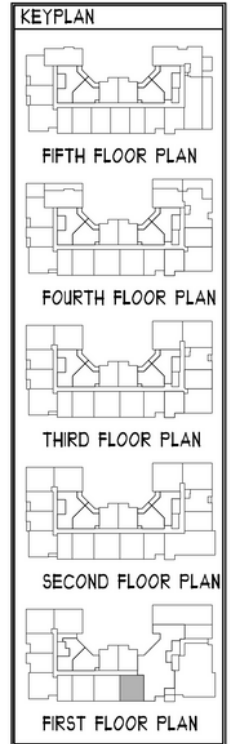

aidan

OLD TOWN

UNIT G_a

899 SQ FT | 1 BED W/ DEN | 1 BATH

**CONTACT US/VIEW
THE WEBSITE**

McWilliams
Ballard

WWW.AIDANOLDTOWN.COM

*All features listed vary from floorplan to floorplan and from community to community and are subject to change at any time. Community, plans, pricing and amenity details and dimensions are approximate and subject to change. Builder specifications are subject to revision or substitution of equivalent materials without notice. We reserve the right to substitute equipment, material, appliances, and brand names with items of equal or higher value, in our sole opinion, value. Contact the community sales manager for the latest information.