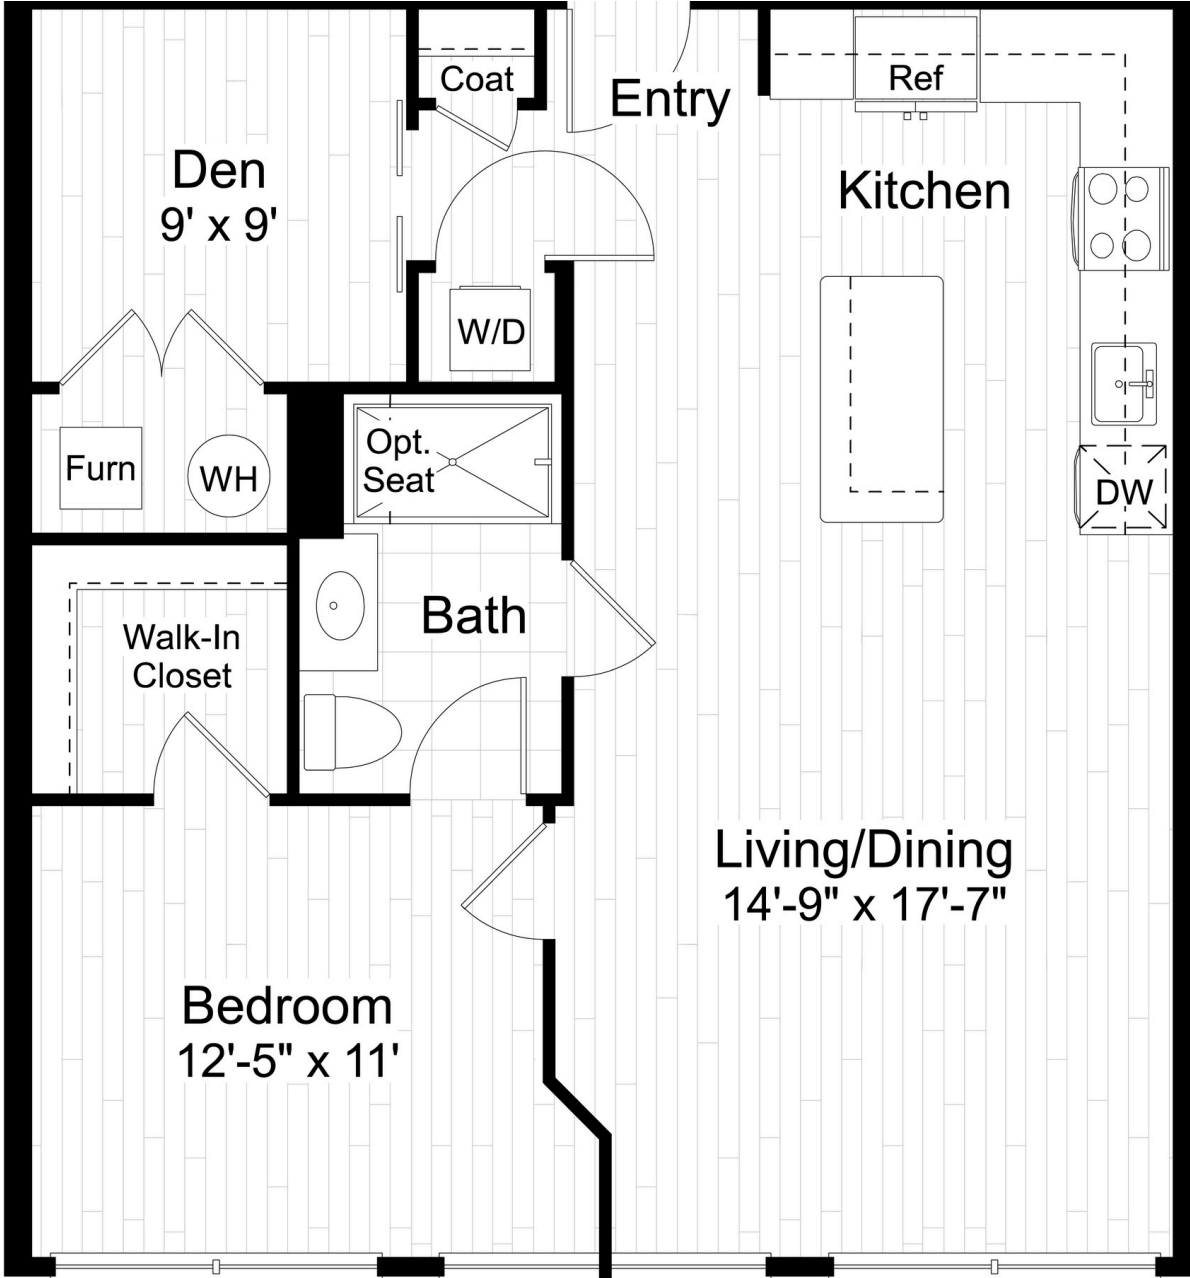

aidan

OLD TOWN

UNIT G_a

899 SQ FT | 1 BED W/ DEN | 1 BATH

**CONTACT US/VIEW
THE WEBSITE**

McWilliams
Ballard

WWW.AIDANOLDTOWN.COM

*All features listed vary from floorplan to floorplan and from community to community and are subject to change at any time. Community, plans, pricing and amenity details and dimensions are approximate and subject to change. Builder specifications are subject to revision or substitution of equivalent materials without notice. We reserve the right to substitute equipment, material, appliances, and brand names with items of equal or higher value, in our sole opinion, value. Contact the community sales manager for the latest information.