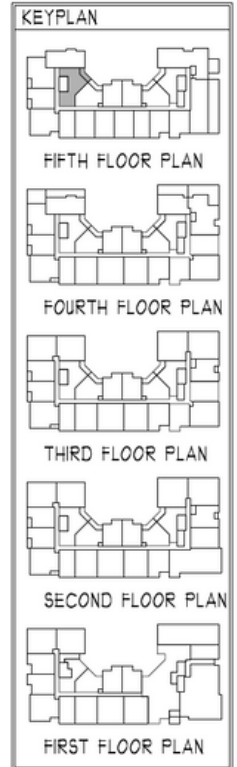

# aidan

OLD TOWN

UNIT D4

799 SQ FT | 1 BED | 1.5 BATHS

CONTACT US/VIEW  
THE WEBSITE

McWilliams  
Ballard

WWW.AIDANOLDTOWN.COM

\*All features listed vary from floorplan to floorplan and from community to community and are subject to change at any time. Community, plans, pricing and amenity details and dimensions are approximate and subject to change. Builder specifications are subject to revision or substitution of equivalent materials without notice. We reserve the right to substitute equipment, material, appliances, and brand names with items of equal or higher value, in our sole opinion, value. Contact the community sales manager for the latest information.