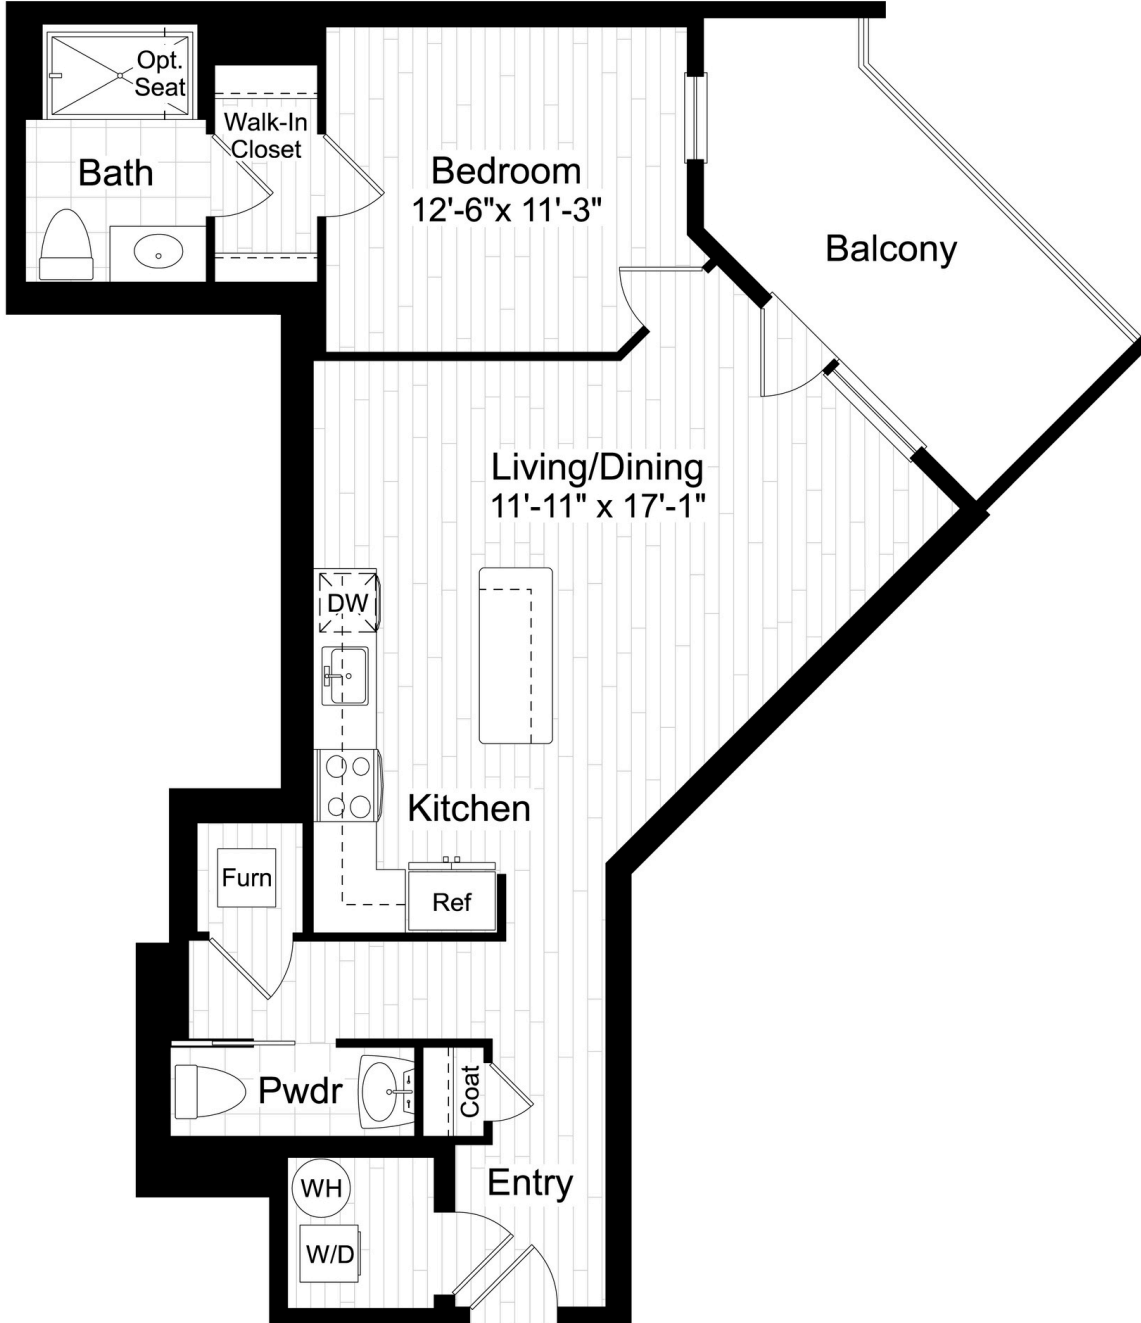

# aidan

OLD TOWN

UNIT D4

799 SQ FT | 1 BED | 1.5 BATHS

CONTACT US/VIEW  
THE WEBSITE

McWilliams  
Ballard

WWW.AIDANOLDTOWN.COM

\*All features listed vary from floorplan to floorplan and from community to community and are subject to change at any time. Community, plans, pricing and amenity details and dimensions are approximate and subject to change. Builder specifications are subject to revision or substitution of equivalent materials without notice. We reserve the right to substitute equipment, material, appliances, and brand names with items of equal or higher value, in our sole opinion, value. Contact the community sales manager for the latest information.