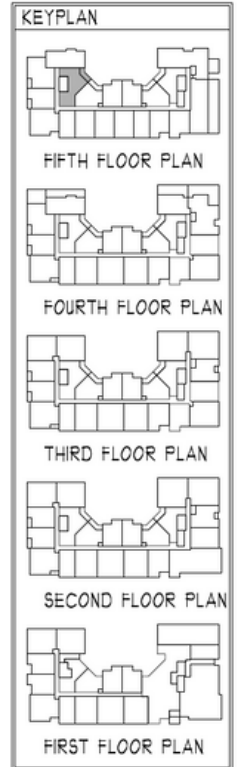

aidan

OLD TOWN

UNIT D4

829 SQ FT | 1 BED | 1.5 BATHS

CONTACT US/VIEW
THE WEBSITE

McWilliams
Ballard

WWW.AIDANOLDTOWN.COM

*All features listed vary from floorplan to floorplan and from community to community and are subject to change at any time. Community, plans, pricing and amenity details and dimensions are approximate and subject to change. Builder specifications are subject to revision or substitution of equivalent materials without notice. We reserve the right to substitute equipment, material, appliances, and brand names with items of equal or higher value, in our sole opinion, value. Contact the community sales manager for the latest information.