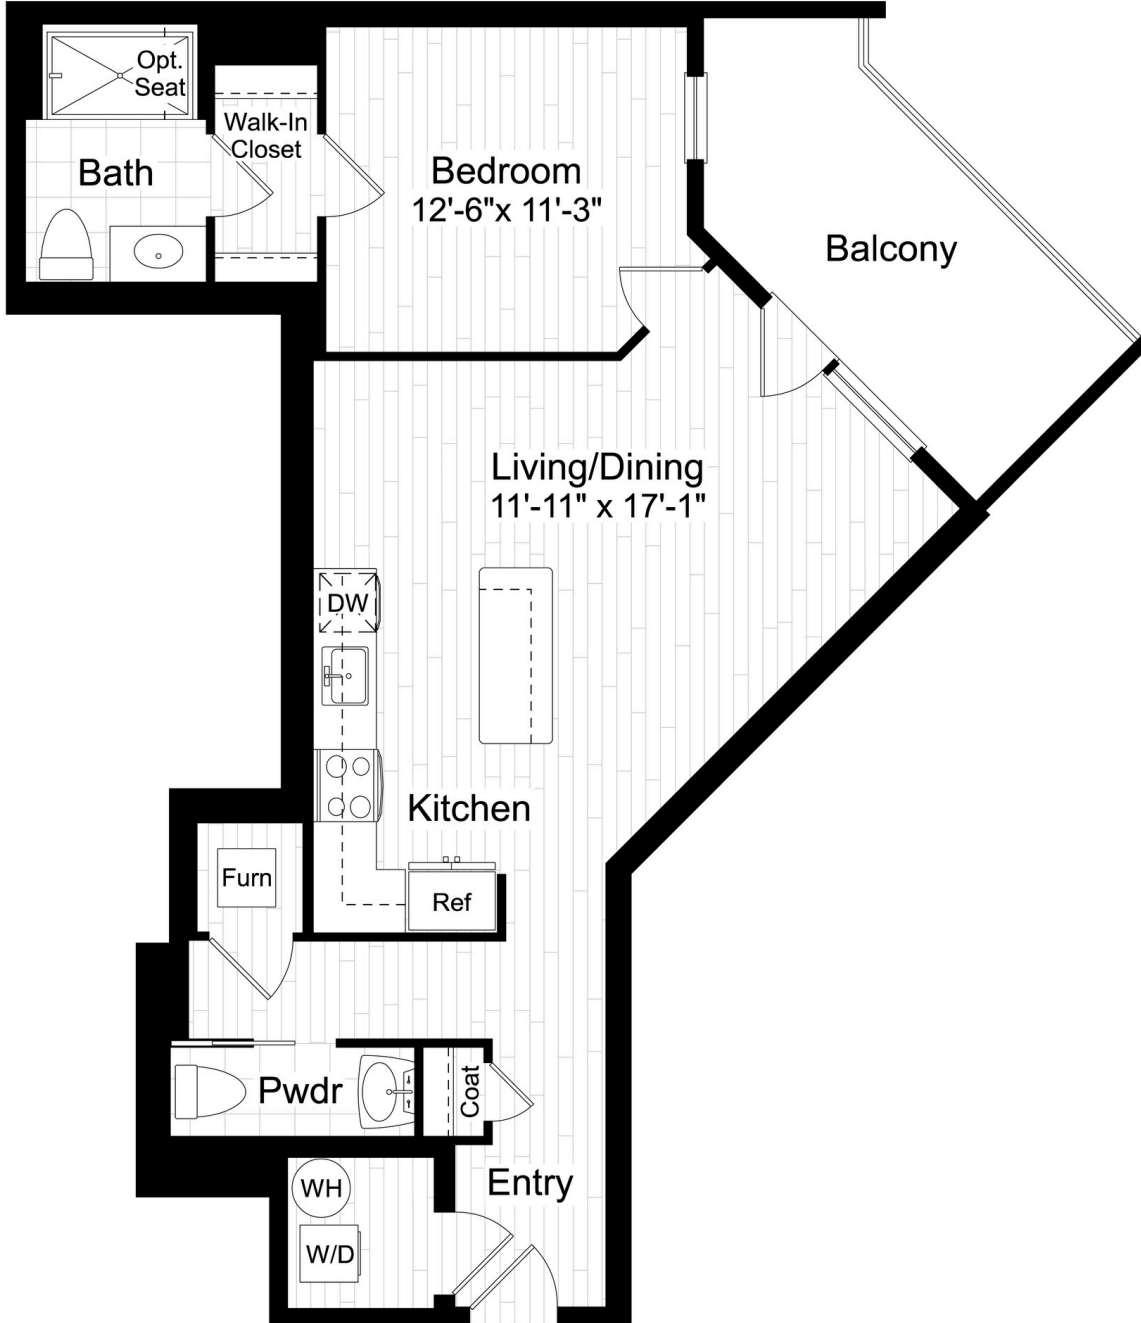

aidan

OLD TOWN

UNIT D4

829 SQ FT | 1 BED | 1.5 BATHS

CONTACT US/VIEW
THE WEBSITE

McWilliams
Ballard

WWW.AIDANOLDTOWN.COM

*All features listed vary from floorplan to floorplan and from community to community and are subject to change at any time. Community, plans, pricing and amenity details and dimensions are approximate and subject to change. Builder specifications are subject to revision or substitution of equivalent materials without notice. We reserve the right to substitute equipment, material, appliances, and brand names with items of equal or higher value, in our sole opinion, value. Contact the community sales manager for the latest information.