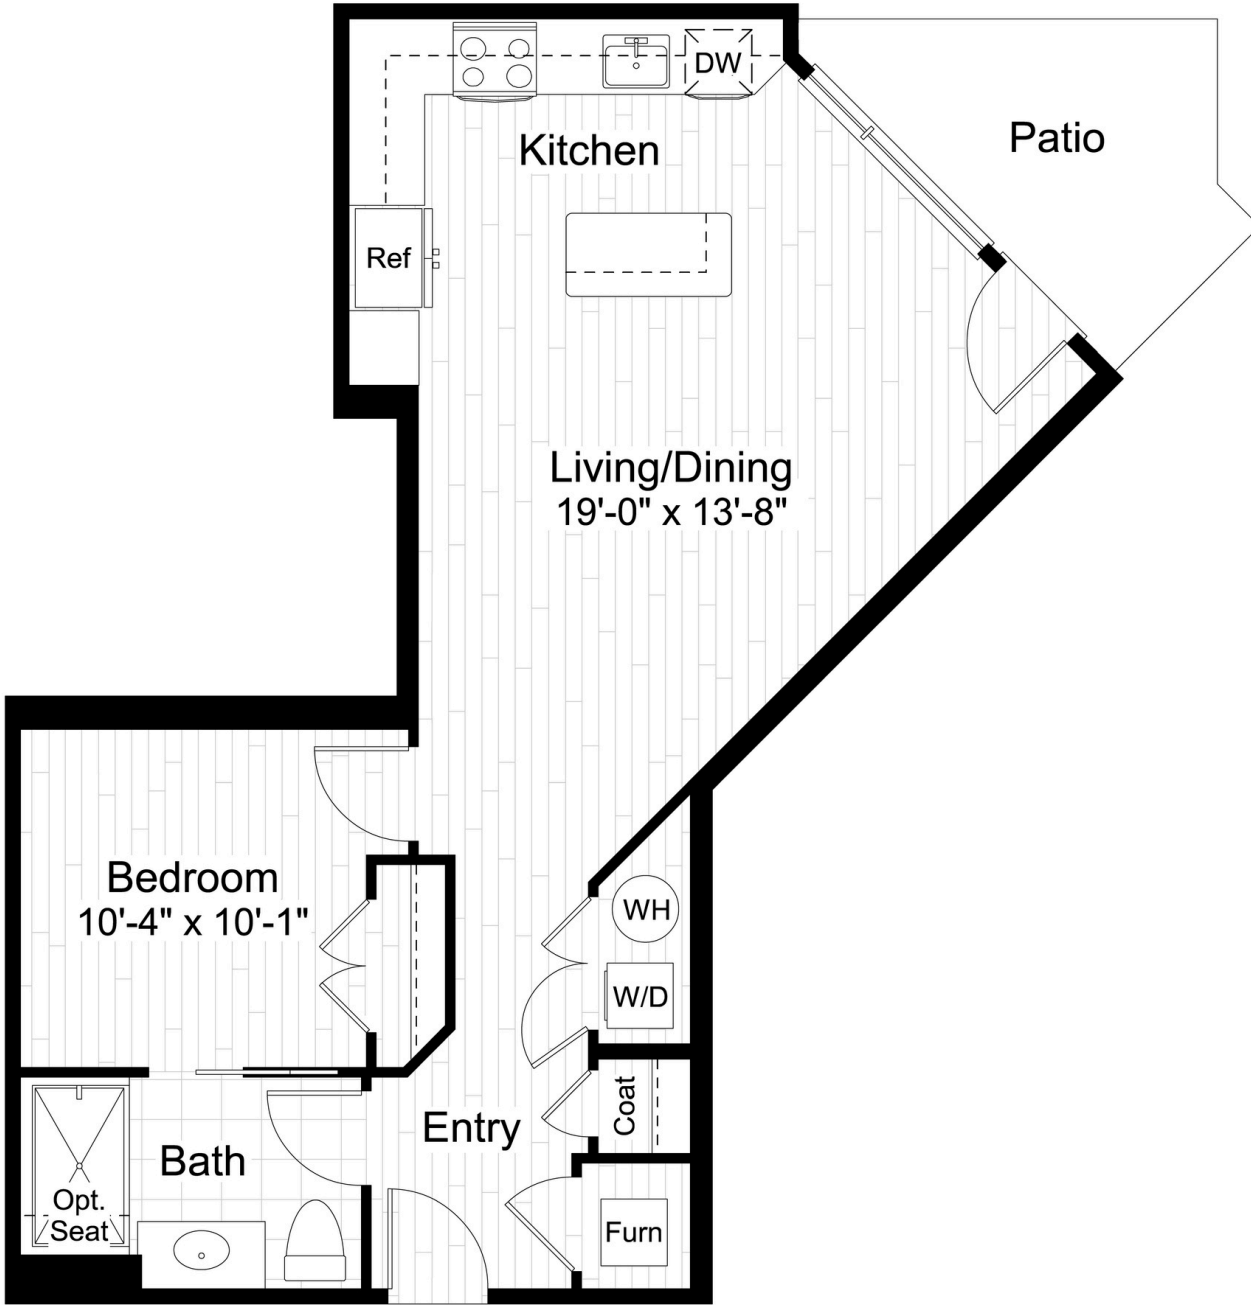

# aidan

OLD TOWN

**UNIT D3**

737 SQ FT | 1 BED | 1 BATH

**CONTACT US/VIEW  
THE WEBSITE**

McWilliams  
Ballard

[WWW.AIDANOLDTOWN.COM](http://WWW.AIDANOLDTOWN.COM)

\*All features listed vary from floorplan to floorplan and from community to community and are subject to change at any time. Community, plans, pricing and amenity details and dimensions are approximate and subject to change. Builder specifications are subject to revision or substitution of equivalent materials without notice. We reserve the right to substitute equipment, material, appliances, and brand names with items of equal or higher value, in our sole opinion, value. Contact the community sales manager for the latest information.