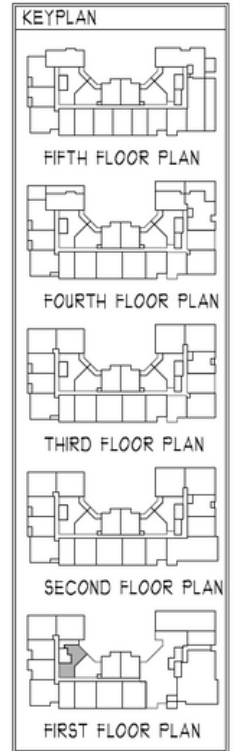

# aidan

OLD TOWN

**UNIT D3**

737 SQ FT | 1 BED | 1 BATH

**CONTACT US/VIEW  
THE WEBSITE**

McWilliams  
Ballard

[WWW.AIDANOLDTOWN.COM](http://WWW.AIDANOLDTOWN.COM)

\*All features listed vary from floorplan to floorplan and from community to community and are subject to change at any time. Community, plans, pricing and amenity details and dimensions are approximate and subject to change. Builder specifications are subject to revision or substitution of equivalent materials without notice. We reserve the right to substitute equipment, material, appliances, and brand names with items of equal or higher value, in our sole opinion, value. Contact the community sales manager for the latest information.