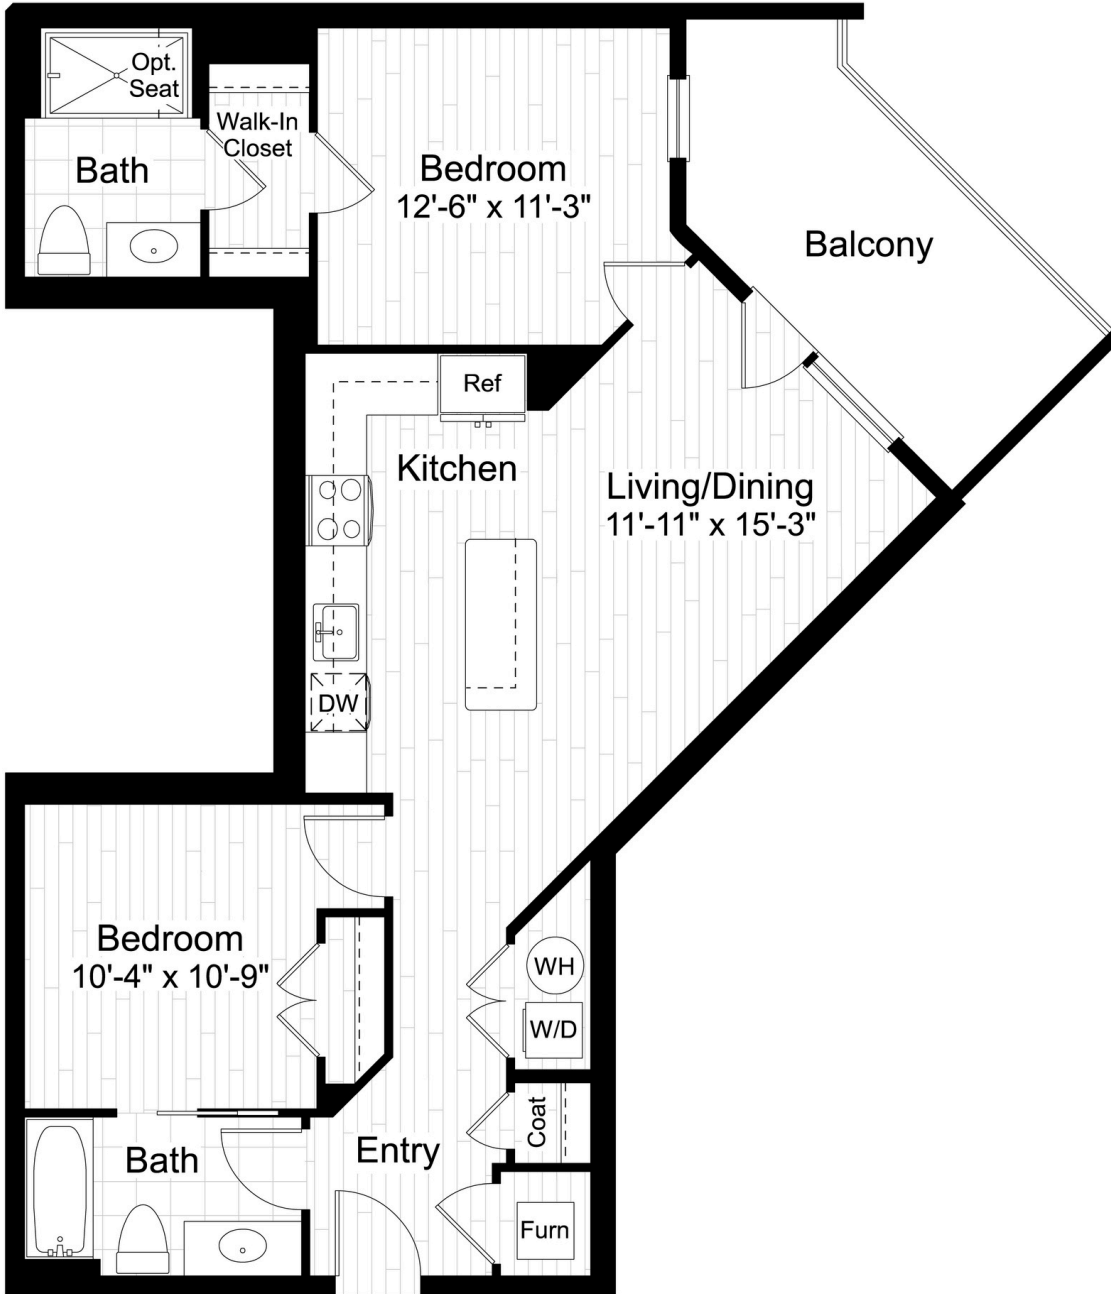

aidan

OLD TOWN

UNIT D2

934 SQ FT | 2 BEDS | 2 BATHS

CONTACT US/VIEW THE WEBSITE

McWilliams Ballard

WWW.AIDANOLDTOWN.COM

*All features listed vary from floorplan to floorplan and from community to community and are subject to change at any time. Community, plans, pricing and amenity details and dimensions are approximate and subject to change. Builder specifications are subject to revision or substitution of equivalent materials without notice. We reserve the right to substitute equipment, material, appliances, and brand names with items of equal or higher value, in our sole opinion, value. Contact the community sales manager for the latest information.