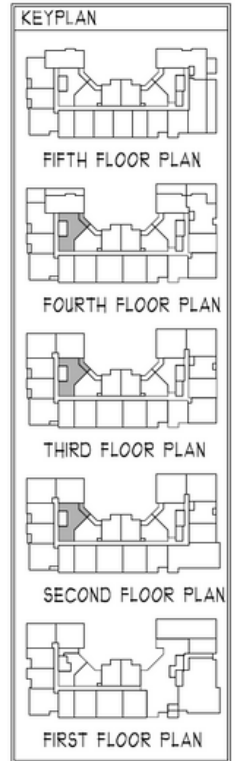

aidan

OLD TOWN

UNIT D2

934 SQ FT | 2 BEDS | 2 BATHS

CONTACT US/VIEW THE WEBSITE

McWilliams Ballard

WWW.AIDANOLDTOWN.COM

*All features listed vary from floorplan to floorplan and from community to community and are subject to change at any time. Community, plans, pricing and amenity details and dimensions are approximate and subject to change. Builder specifications are subject to revision or substitution of equivalent materials without notice. We reserve the right to substitute equipment, material, appliances, and brand names with items of equal or higher value, in our sole opinion, value. Contact the community sales manager for the latest information.