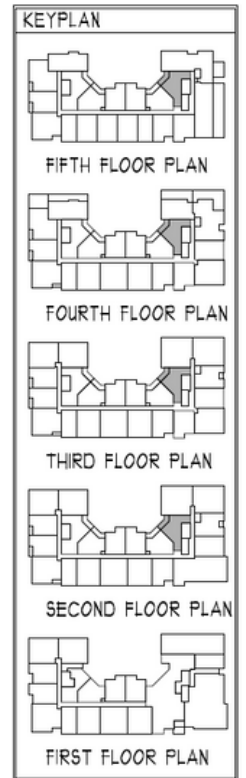

aidan

OLD TOWN

UNIT D1

735 SQ FT | 1 BED | 1 BATH

CONTACT US/VIEW
THE WEBSITE

McWilliams
Ballard

WWW.AIDANOLDTOWN.COM

*All features listed vary from floorplan to floorplan and from community to community and are subject to change at any time. Community, plans, pricing and amenity details and dimensions are approximate and subject to change. Builder specifications are subject to revision or substitution of equivalent materials without notice. We reserve the right to substitute equipment, material, appliances, and brand names with items of equal or higher value, in our sole opinion, value. Contact the community sales manager for the latest information.