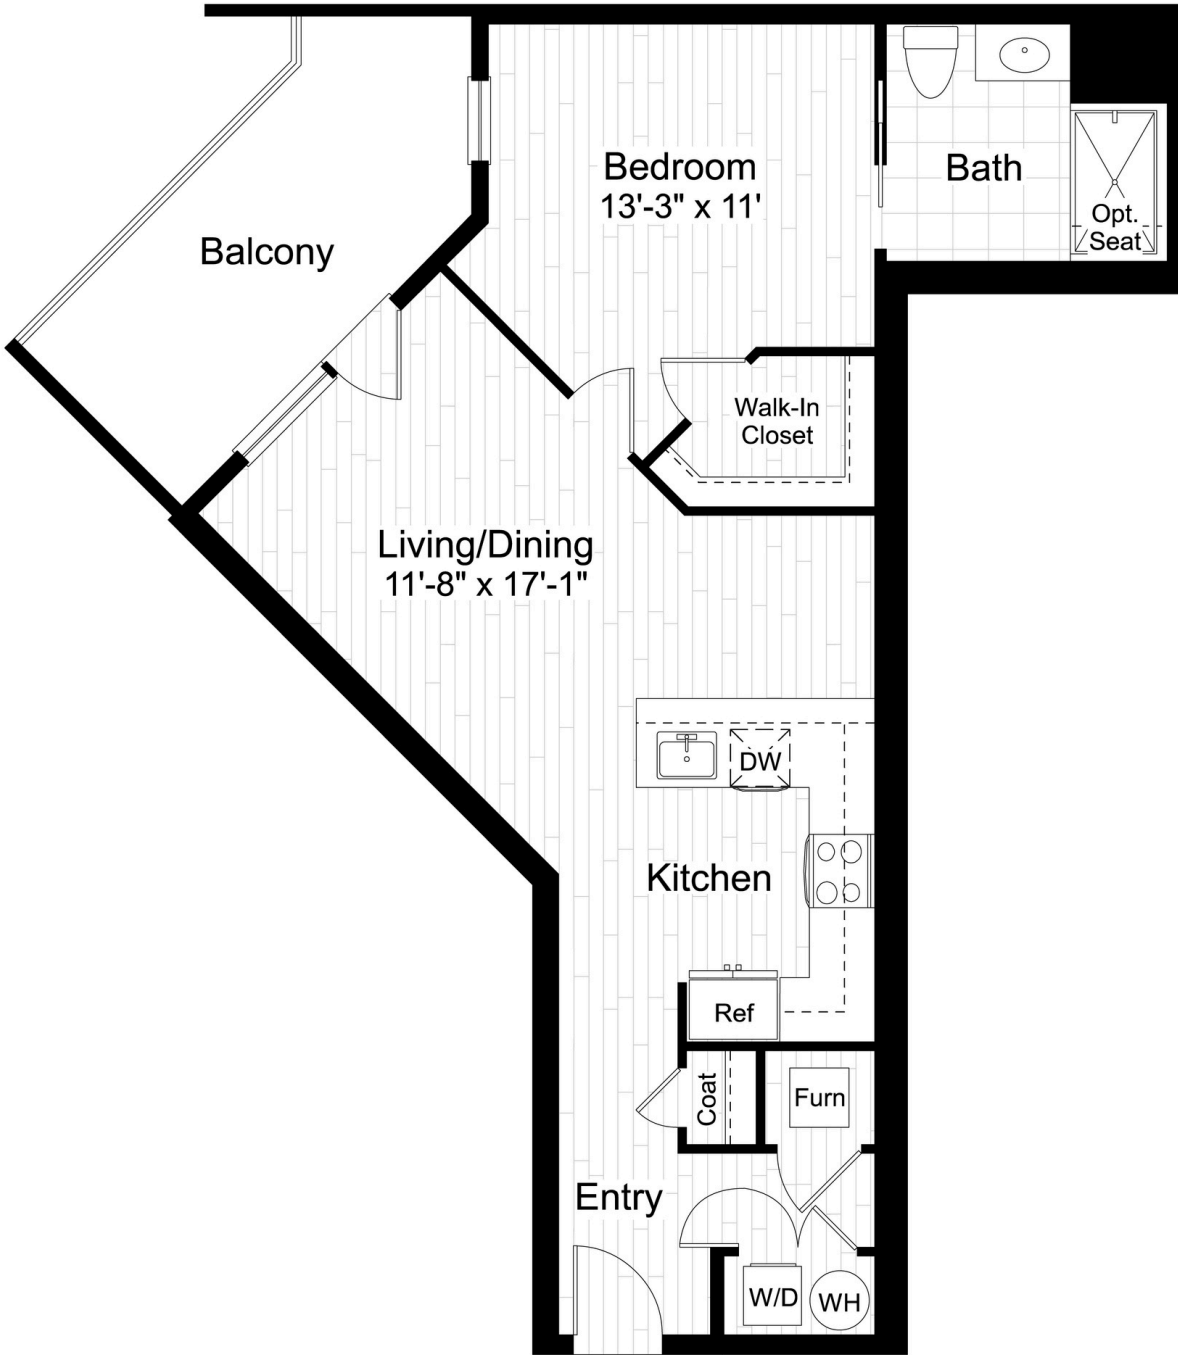

aidan

OLD TOWN

UNIT D1

735 SQ FT | 1 BED | 1 BATH

CONTACT US/VIEW
THE WEBSITE

McWilliams
Ballard

WWW.AIDANOLDTOWN.COM

*All features listed vary from floorplan to floorplan and from community to community and are subject to change at any time. Community, plans, pricing and amenity details and dimensions are approximate and subject to change. Builder specifications are subject to revision or substitution of equivalent materials without notice. We reserve the right to substitute equipment, material, appliances, and brand names with items of equal or higher value, in our sole opinion, value. Contact the community sales manager for the latest information.