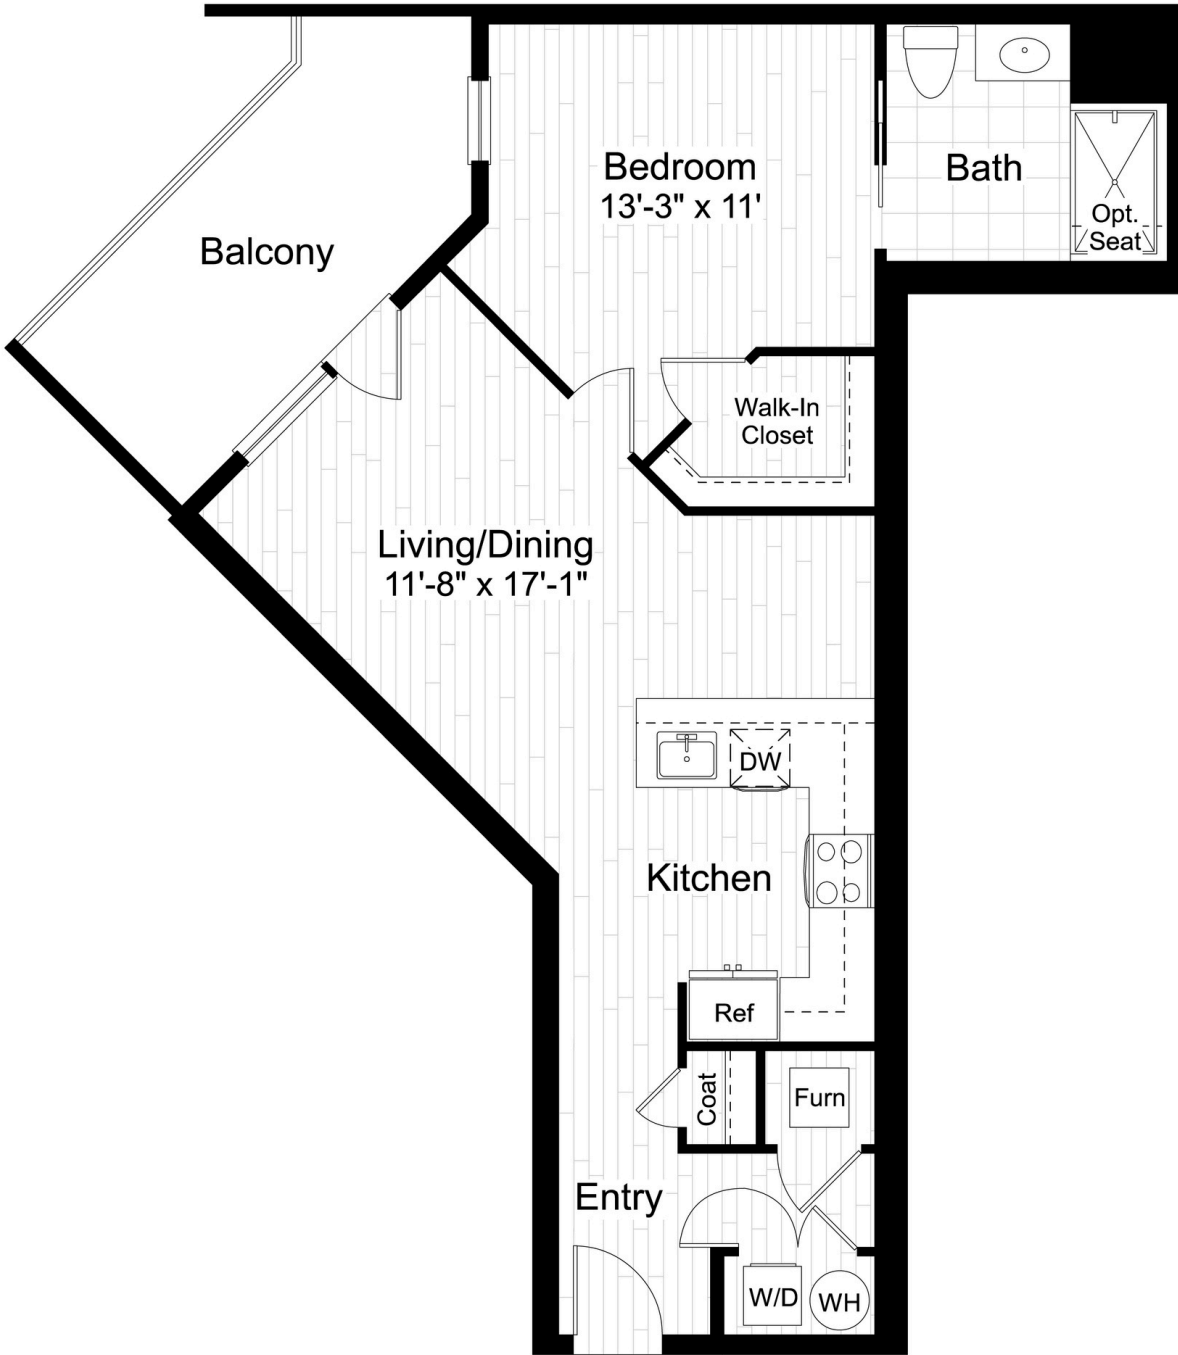

# aidan

OLD TOWN

UNIT D1

779 SQ FT | 1 BED | 1 BATH

CONTACT US/VIEW  
THE WEBSITE

McWilliams  
Ballard

WWW.AIDANOLDTOWN.COM

\*All features listed vary from floorplan to floorplan and from community to community and are subject to change at any time. Community, plans, pricing and amenity details and dimensions are approximate and subject to change. Builder specifications are subject to revision or substitution of equivalent materials without notice. We reserve the right to substitute equipment, material, appliances, and brand names with items of equal or higher value, in our sole opinion, value. Contact the community sales manager for the latest information.