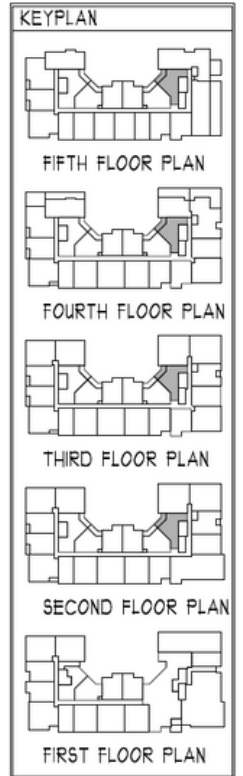

# aidan

OLD TOWN

UNIT D1

779 SQ FT | 1 BED | 1 BATH

CONTACT US/VIEW  
THE WEBSITE

McWilliams  
Ballard

WWW.AIDANOLDTOWN.COM

\*All features listed vary from floorplan to floorplan and from community to community and are subject to change at any time. Community, plans, pricing and amenity details and dimensions are approximate and subject to change. Builder specifications are subject to revision or substitution of equivalent materials without notice. We reserve the right to substitute equipment, material, appliances, and brand names with items of equal or higher value, in our sole opinion, value. Contact the community sales manager for the latest information.