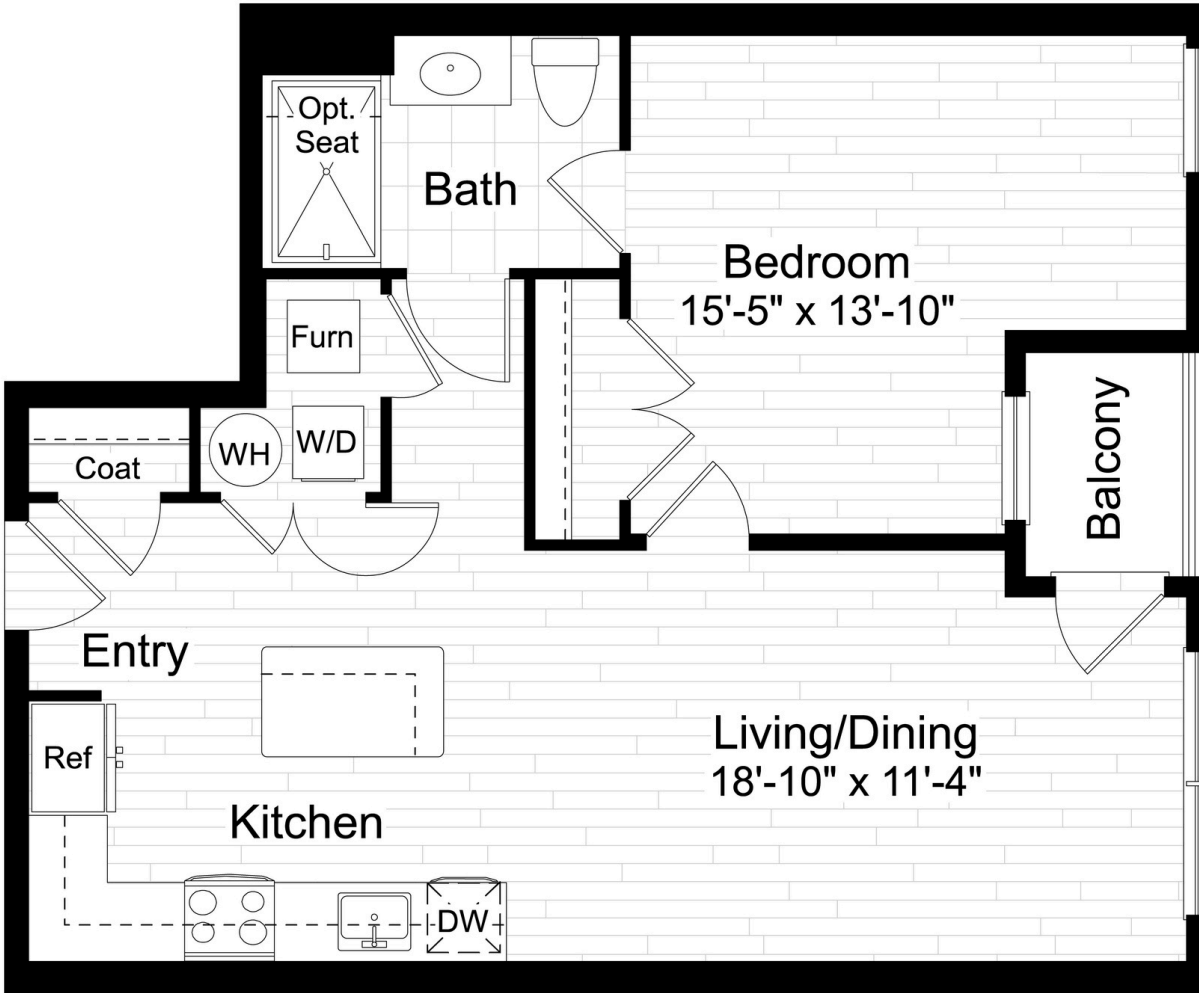

aidan

OLD TOWN

UNIT C

770 SQ FT | 1 BED | 1 BATH

**CONTACT US/VIEW
THE WEBSITE**

McWilliams
Ballard

WWW.AIDANOLDTOWN.COM

*All features listed vary from floorplan to floorplan and from community to community and are subject to change at any time. Community, plans, pricing and amenity details and dimensions are approximate and subject to change. Builder specifications are subject to revision or substitution of equivalent materials without notice. We reserve the right to substitute equipment, material, appliances, and brand names with items of equal or higher value, in our sole opinion, value. Contact the community sales manager for the latest information.