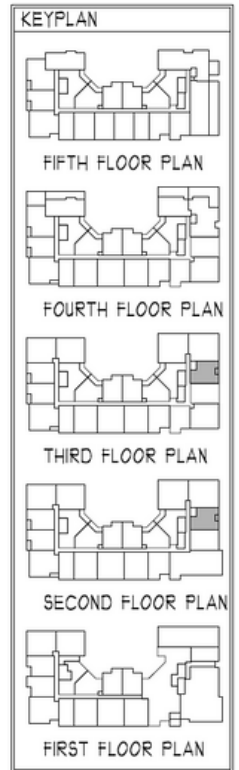

aidan

OLD TOWN

UNIT C

770 SQ FT | 1 BED | 1 BATH

**CONTACT US/VIEW
THE WEBSITE**

McWilliams
Ballard

WWW.AIDANOLDTOWN.COM

*All features listed vary from floorplan to floorplan and from community to community and are subject to change at any time. Community, plans, pricing and amenity details and dimensions are approximate and subject to change. Builder specifications are subject to revision or substitution of equivalent materials without notice. We reserve the right to substitute equipment, material, appliances, and brand names with items of equal or higher value, in our sole opinion, value. Contact the community sales manager for the latest information.