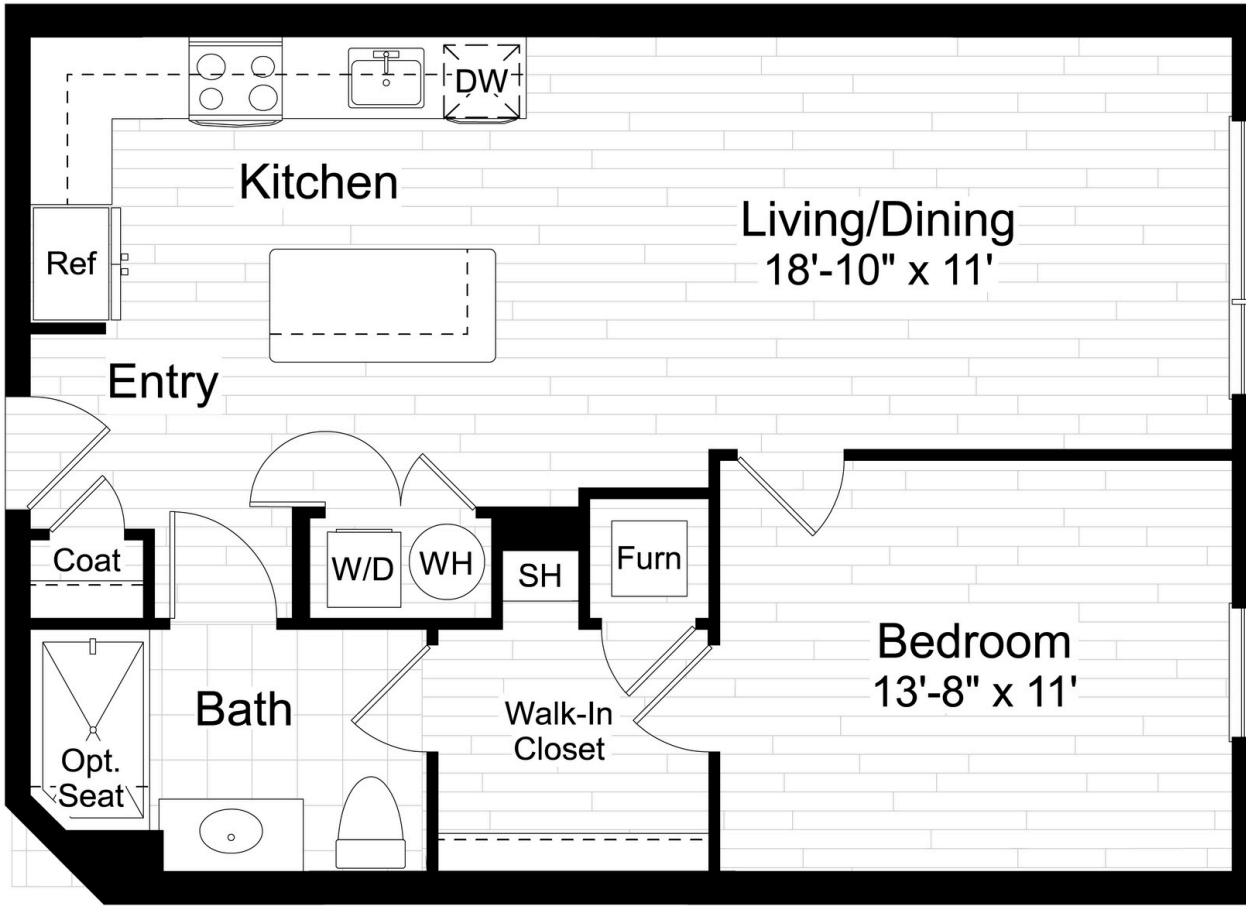

# aidan

OLD TOWN

**UNIT B1**

760 SQ FT | 1 BED | 1 BATH

2ND FLOOR

**CONTACT US/VIEW  
THE WEBSITE**

McWilliams  
Ballard

[WWW.AIDANOLDTOWN.COM](http://WWW.AIDANOLDTOWN.COM)