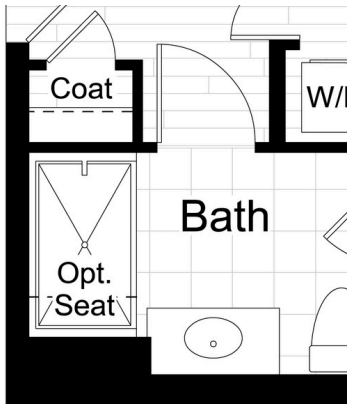

# aidan

OLD TOWN

**UNIT B1**

760 SQ FT | 1 BED | 1 BATH

2ND FLOOR

**CONTACT US/VIEW  
THE WEBSITE**

McWilliams  
Ballard

[WWW.AIDANOLDTOWN.COM](http://WWW.AIDANOLDTOWN.COM)