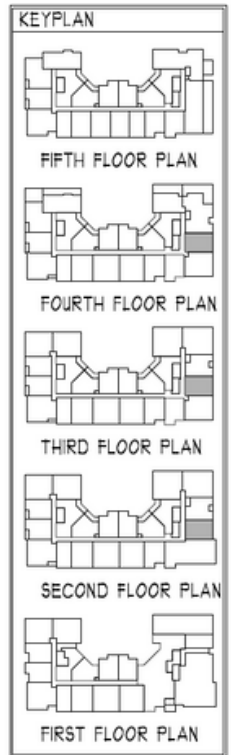

# aidan

OLD TOWN

**UNIT B1**

760 SQ FT | 1 BED | 1 BATH

2ND FLOOR

**CONTACT US/VIEW  
THE WEBSITE**

McWilliams  
Ballard

[WWW.AIDANOLDTOWN.COM](http://WWW.AIDANOLDTOWN.COM)

\*All features listed vary from floorplan to floorplan and from community to community and are subject to change at any time. Community, plans, pricing and amenity details and dimensions are approximate and subject to change. Builder specifications are subject to revision or substitution of equivalent materials without notice. We reserve the right to substitute equipment, material, appliances, and brand names with items of equal or higher value, in our sole opinion, value. Contact the community sales manager for the latest information.