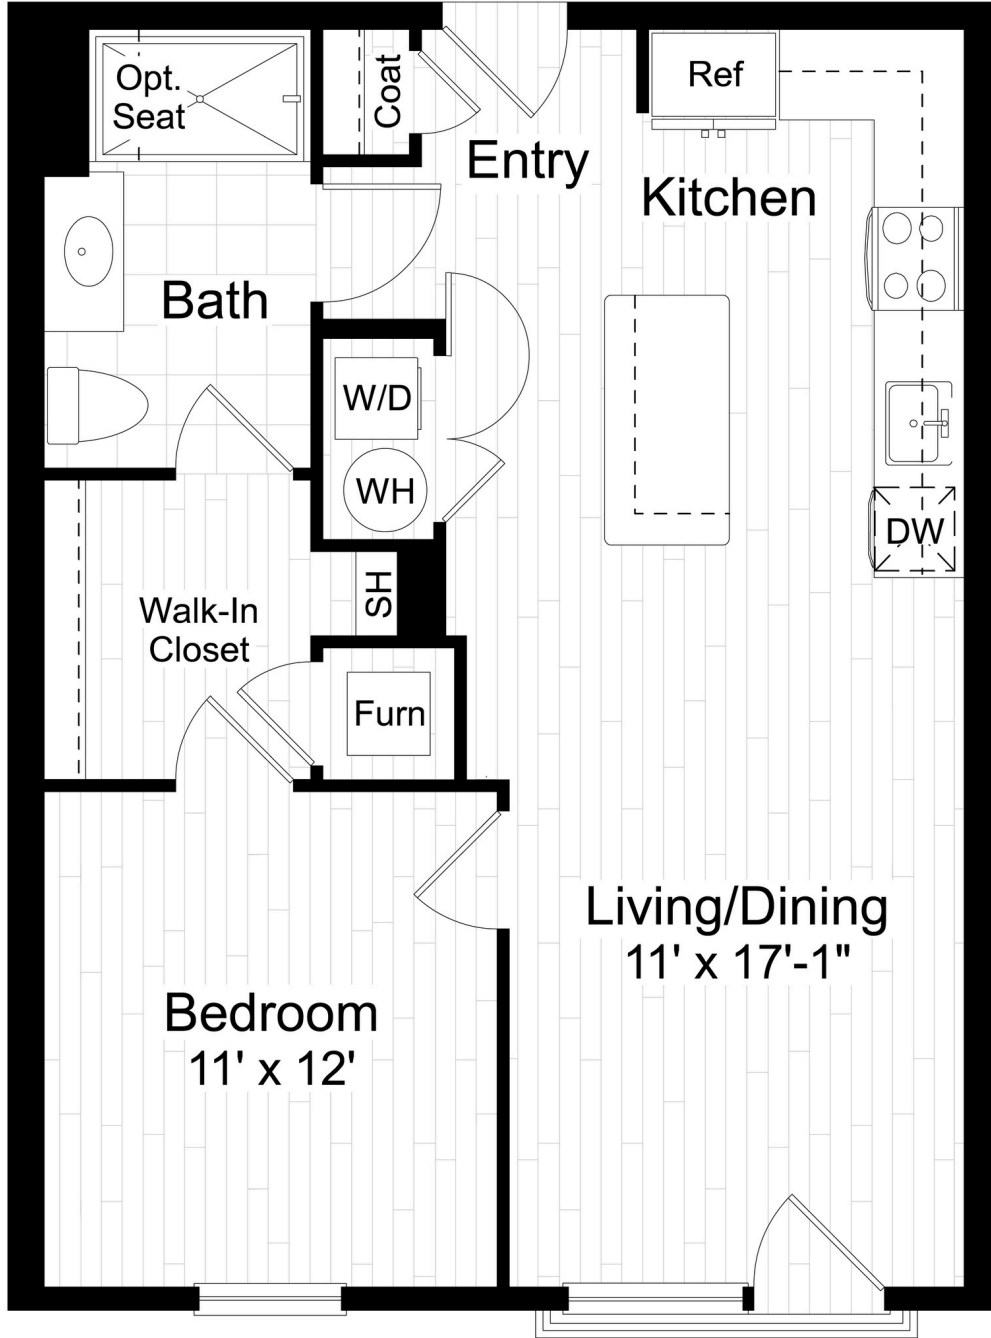

aidan

OLD TOWN

UNIT B

721 SQ FT | 1 BED | 1 BATH

CONTACT US/VIEW
THE WEBSITE

McWilliams
Ballard

WWW.AIDANOLDTOWN.COM

*All features listed vary from floorplan to floorplan and from community to community and are subject to change at any time. Community, plans, pricing and amenity details and dimensions are approximate and subject to change. Builder specifications are subject to revision or substitution of equivalent materials without notice. We reserve the right to substitute equipment, material, appliances, and brand names with items of equal or higher value, in our sole opinion, value. Contact the community sales manager for the latest information.