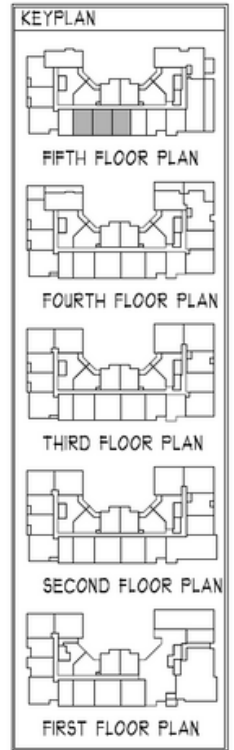

aidan

OLD TOWN

UNIT B

721 SQ FT | 1 BED | 1 BATH

CONTACT US/VIEW
THE WEBSITE

McWilliams
Ballard

WWW.AIDANOLDTOWN.COM

*All features listed vary from floorplan to floorplan and from community to community and are subject to change at any time. Community, plans, pricing and amenity details and dimensions are approximate and subject to change. Builder specifications are subject to revision or substitution of equivalent materials without notice. We reserve the right to substitute equipment, material, appliances, and brand names with items of equal or higher value, in our sole opinion, value. Contact the community sales manager for the latest information.