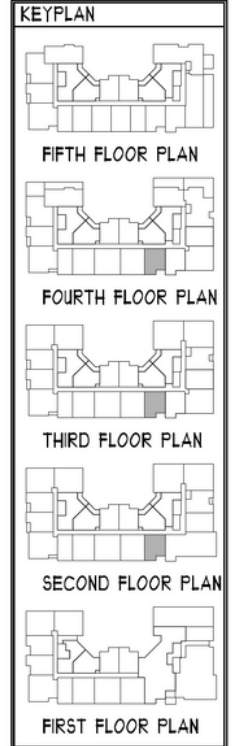

aidan

OLD TOWN

UNIT A4

712 SQ FT | 1 BED | 1 BATH

HANDICAP-ACCESSIBLE AVAILABLE

CONTACT US/VIEW THE WEBSITE

McWilliams
Ballard

WWW.AIDANOLDTOWN.COM

*All features listed vary from floorplan to floorplan and from community to community and are subject to change at any time. Community, plans, pricing and amenity details and dimensions are approximate and subject to change. Builder specifications are subject to revision or substitution of equivalent materials without notice. We reserve the right to substitute equipment, material, appliances, and brand names with items of equal or higher value, in our sole opinion, value. Contact the community sales manager for the latest information.