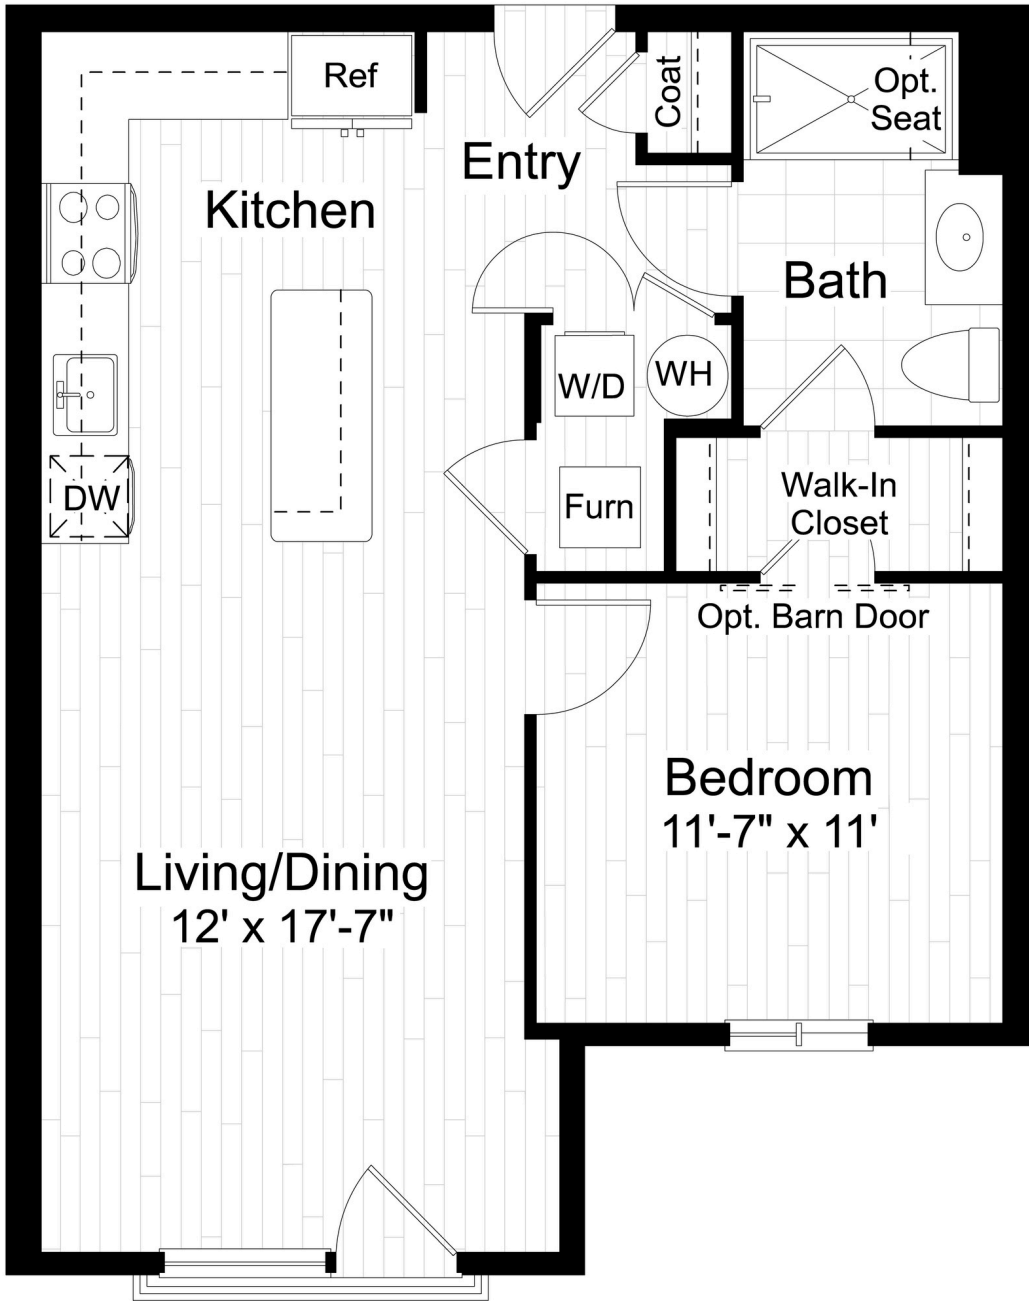

aidan

OLD TOWN

UNIT A4

712 SQ FT | 1 BED | 1 BATH

HANDICAP-ACCESSIBLE AVAILABLE

CONTACT US/VIEW THE WEBSITE

McWilliams
Ballard

WWW.AIDANOLDTOWN.COM