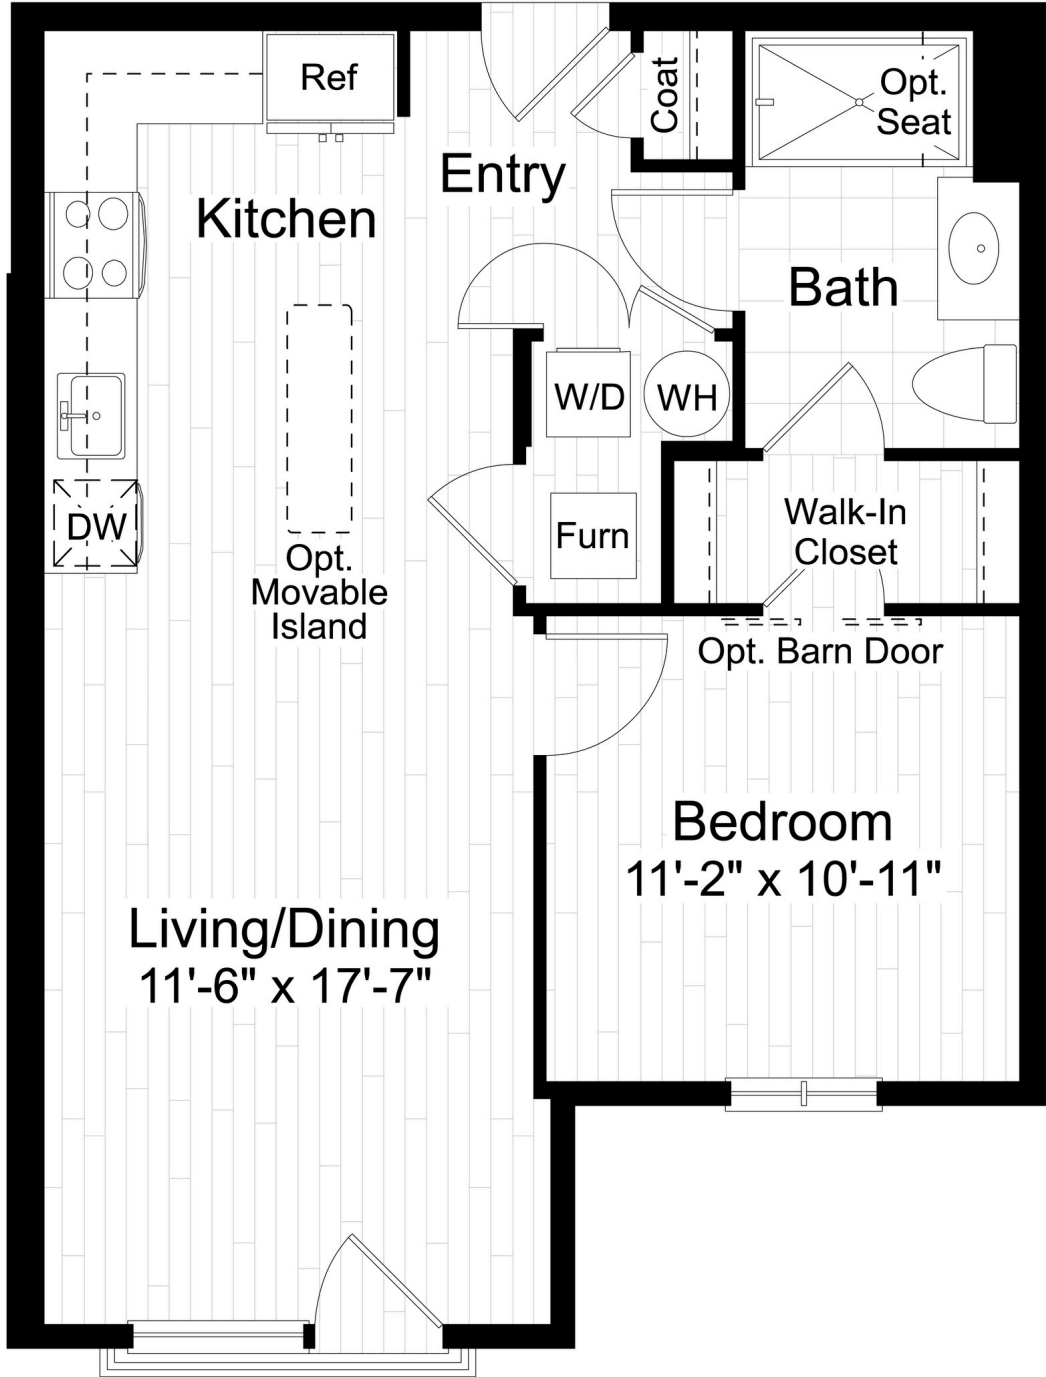

# aidan

OLD TOWN

**UNIT A2**

680 SQ FT | 1 BED | 1 BATH

**CONTACT US/VIEW  
THE WEBSITE**

McWilliams  
Ballard

[WWW.AIDANOLDTOWN.COM](http://WWW.AIDANOLDTOWN.COM)

\*All features listed vary from floorplan to floorplan and from community to community and are subject to change at any time. Community, plans, pricing and amenity details and dimensions are approximate and subject to change. Builder specifications are subject to revision or substitution of equivalent materials without notice. We reserve the right to substitute equipment, material, appliances, and brand names with items of equal or higher value, in our sole opinion, value. Contact the community sales manager for the latest information.