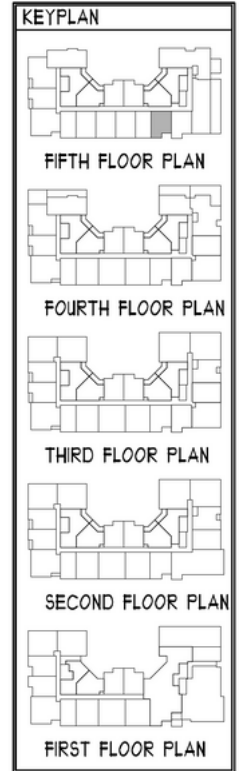

# aidan

OLD TOWN

**UNIT A2**

680 SQ FT | 1 BED | 1 BATH

**CONTACT US/VIEW  
THE WEBSITE**

McWilliams  
Ballard

[WWW.AIDANOLDTOWN.COM](http://WWW.AIDANOLDTOWN.COM)

\*All features listed vary from floorplan to floorplan and from community to community and are subject to change at any time. Community, plans, pricing and amenity details and dimensions are approximate and subject to change. Builder specifications are subject to revision or substitution of equivalent materials without notice. We reserve the right to substitute equipment, material, appliances, and brand names with items of equal or higher value, in our sole opinion, value. Contact the community sales manager for the latest information.