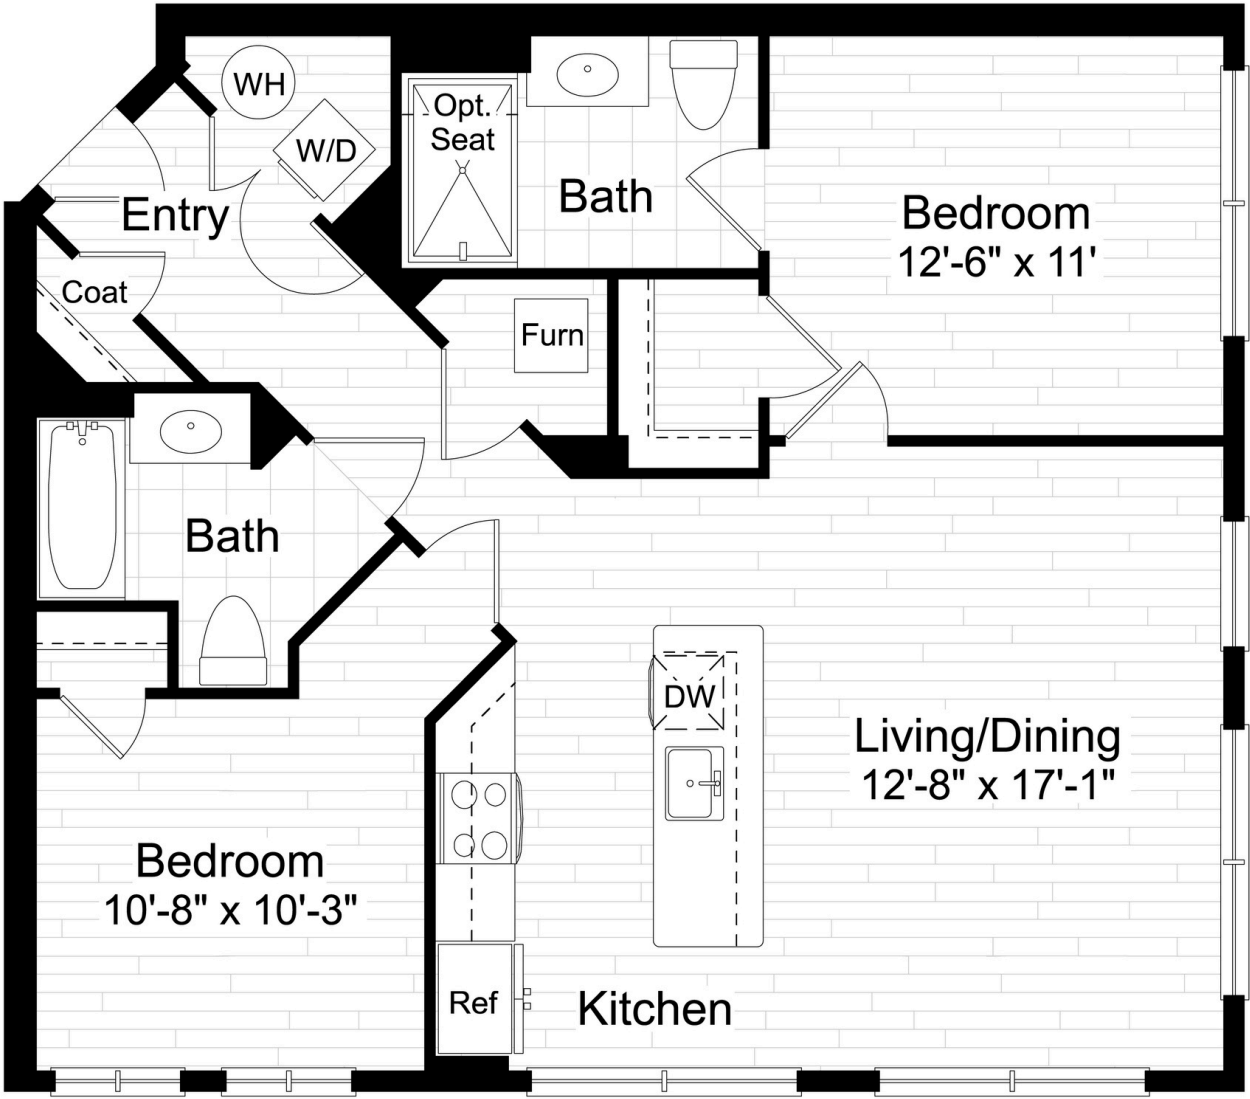

aidan

OLD TOWN

UNIT K1a

965 SQ FT | 2 BEDS | 2 BATHS

UNIT 310

HANDICAP ACCESSIBLE

CONTACT US/VIEW THE WEBSITE

WWW.AIDANOLDTOWN.COM