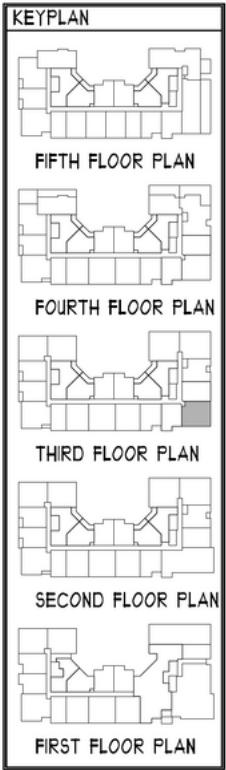

aidan

OLD TOWN

UNIT K1a

965 SQ FT | 2 BEDS | 2 BATHS

UNIT 310

HANDICAP ACCESSIBLE

CONTACT US/VIEW THE WEBSITE

WWW.AIDANOLDTOWN.COM

*All features listed vary from floorplan to floorplan and from community to community and are subject to change at any time. Community, plans, pricing and amenity details and dimensions are approximate and subject to change. Builder specifications are subject to revision or substitution of equivalent materials without notice. We reserve the right to substitute equipment, material, appliances, and brand names with items of equal or higher value, in our sole opinion, value. Contact the community sales manager for the latest information.