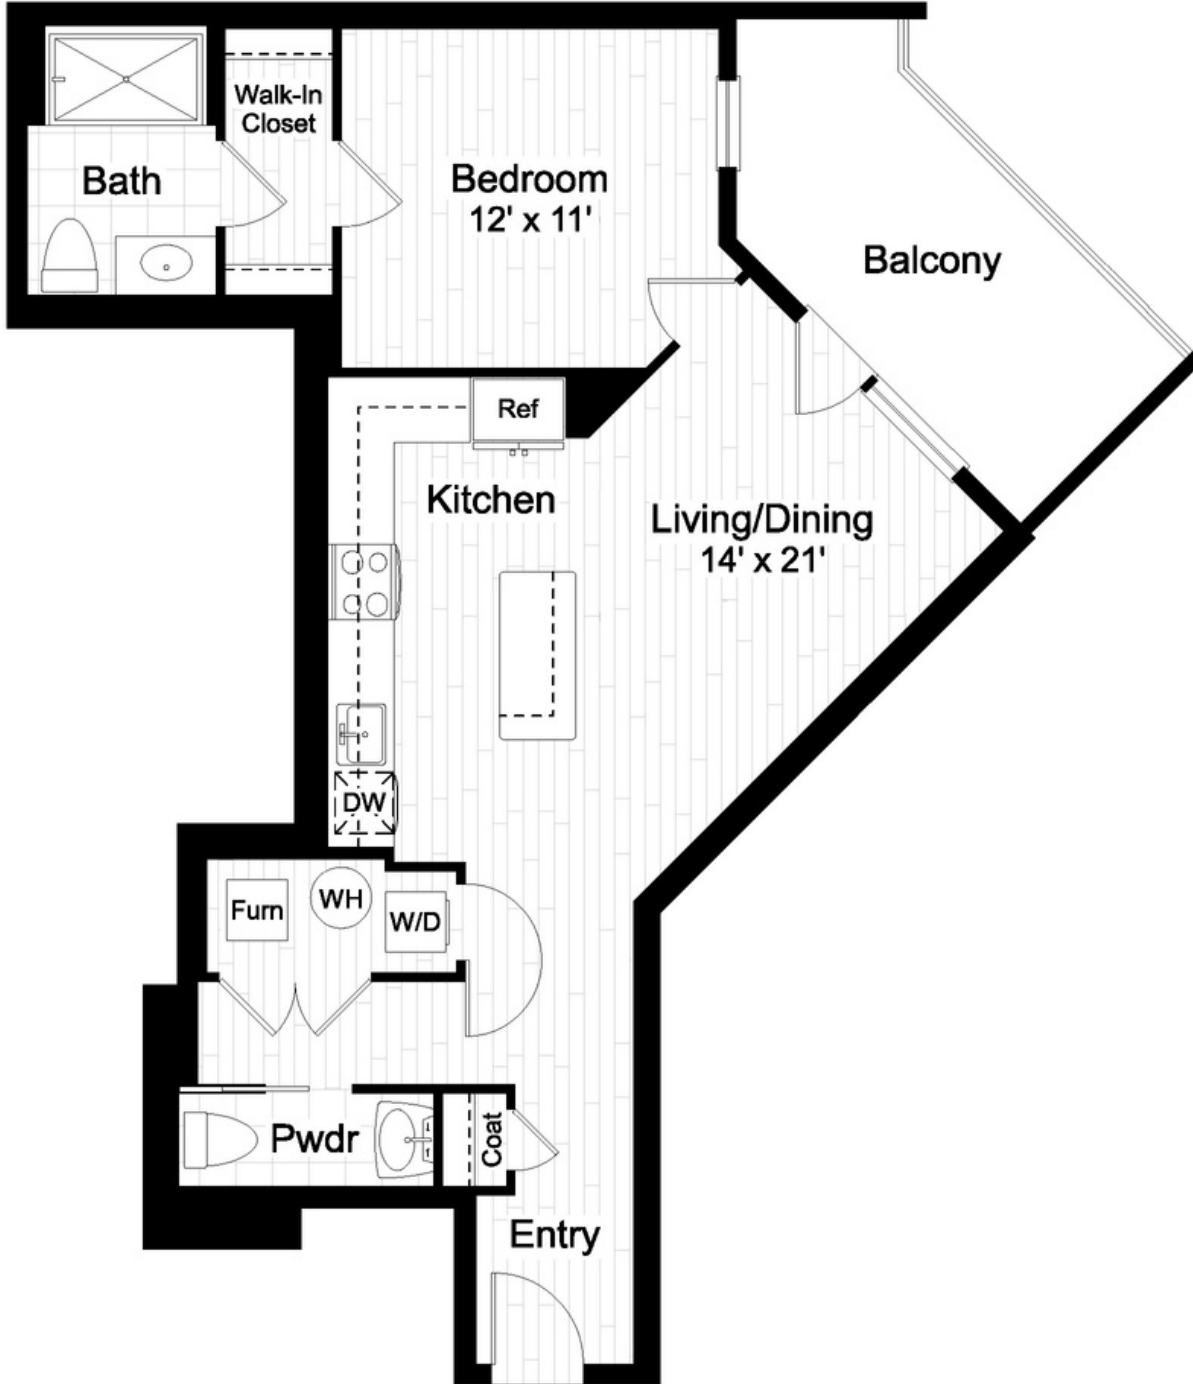

aidañ

OLD TOWN

UNIT D4

799 SQ FT | 1 BED | 1.5 BATHS

**CONTACT US/VIEW
THE WEBSITE**

McWilliams
Ballard

WWW.AIDANOLDTOWN.COM

*All features listed vary from floorplan to floorplan and from community to community and are subject to change at any time. Community, plans, pricing and amenity details and dimensions are approximate and subject to change. Builder specifications are subject to revision or substitution of equivalent materials without notice. We reserve the right to substitute equipment, material, appliances, and brand names with items of equal or higher value, in our sole opinion, value. Contact the community sales manager for the latest information.