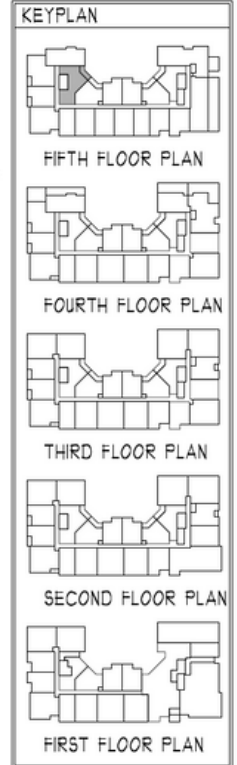

aidañ

OLD TOWN

UNIT D4

799 SQ FT | 1 BED | 1.5 BATHS

**CONTACT US/VIEW
THE WEBSITE**

McWilliams
Ballard

WWW.AIDANOLDTOWN.COM

*All features listed vary from floorplan to floorplan and from community to community and are subject to change at any time. Community, plans, pricing and amenity details and dimensions are approximate and subject to change. Builder specifications are subject to revision or substitution of equivalent materials without notice. We reserve the right to substitute equipment, material, appliances, and brand names with items of equal or higher value, in our sole opinion, value. Contact the community sales manager for the latest information.