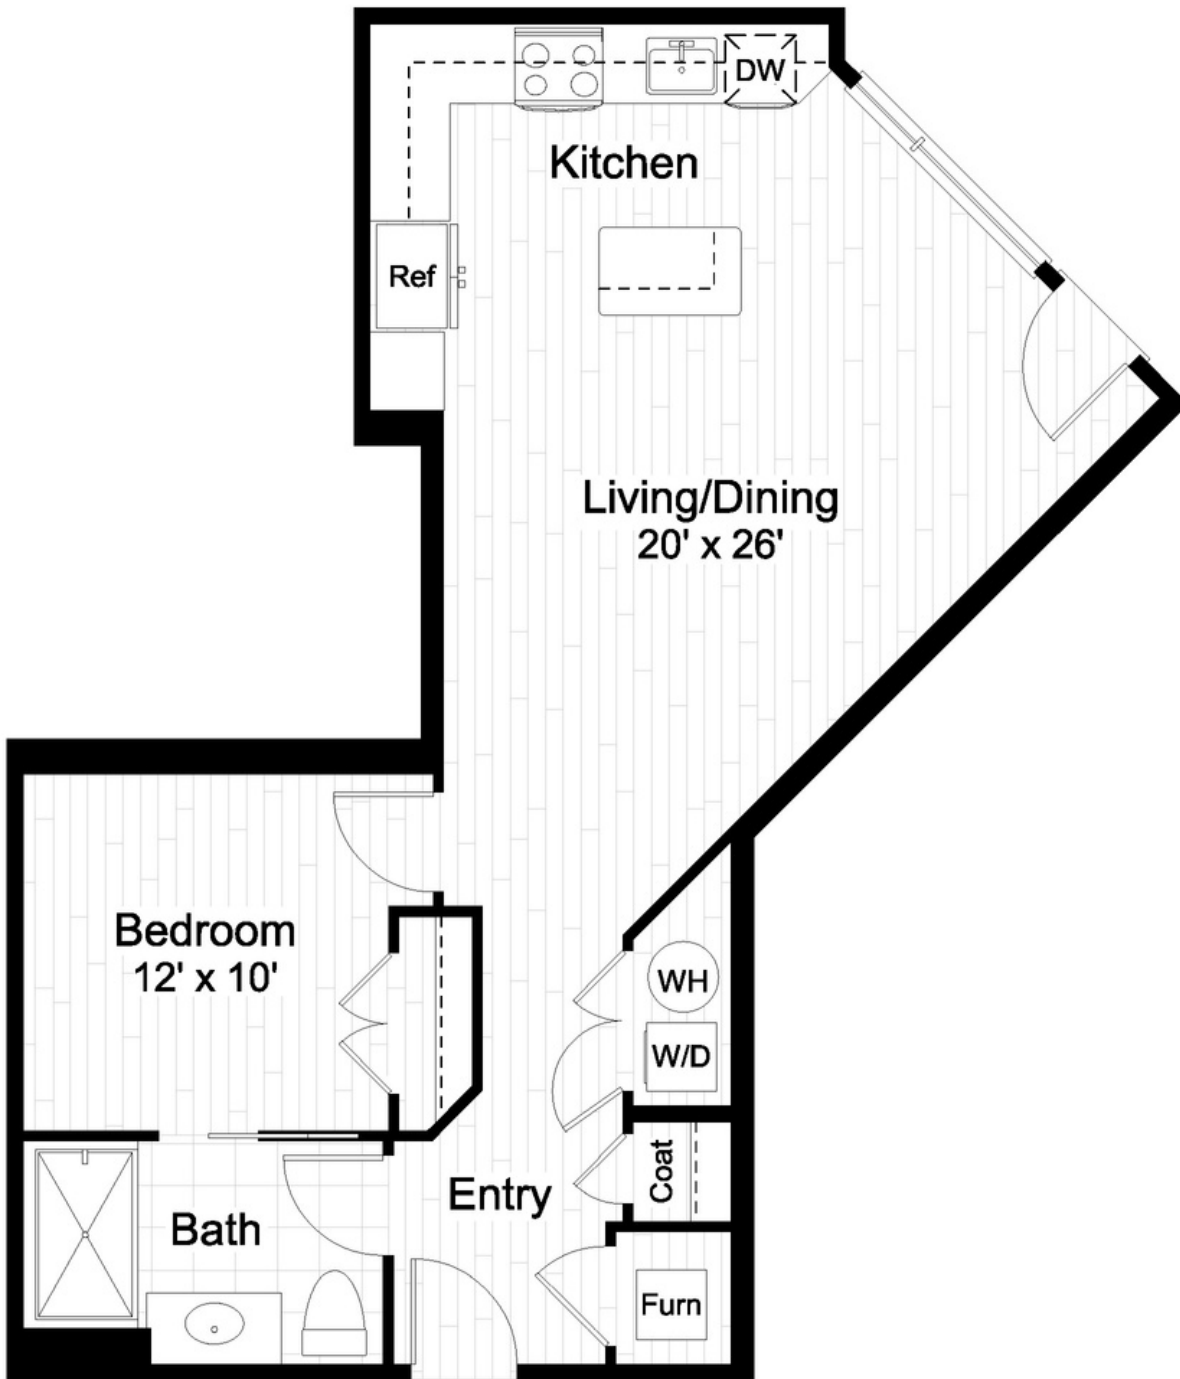

aidan

OLD TOWN

UNIT D3

737 SQ FT | 1 BED | 1 BATH

CONTACT US/VIEW
THE WEBSITE

McWilliams
Ballard

WWW.AIDANOLDTOWN.COM

*All features listed vary from floorplan to floorplan and from community to community and are subject to change at any time. Community, plans, pricing and amenity details and dimensions are approximate and subject to change. Builder specifications are subject to revision or substitution of equivalent materials without notice. We reserve the right to substitute equipment, material, appliances, and brand names with items of equal or higher value, in our sole opinion, value. Contact the community sales manager for the latest information.