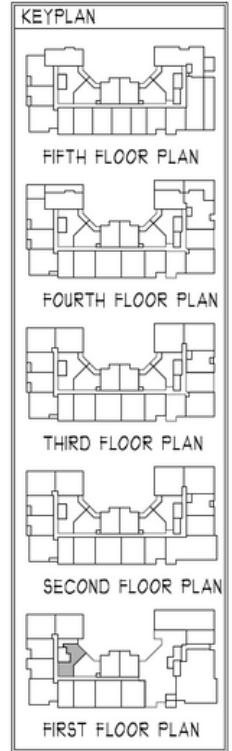

aidan

OLD TOWN

UNIT D3

737 SQ FT | 1 BED | 1 BATH

CONTACT US/VIEW
THE WEBSITE

McWilliams
Ballard

WWW.AIDANOLDTOWN.COM

*All features listed vary from floorplan to floorplan and from community to community and are subject to change at any time. Community, plans, pricing and amenity details and dimensions are approximate and subject to change. Builder specifications are subject to revision or substitution of equivalent materials without notice. We reserve the right to substitute equipment, material, appliances, and brand names with items of equal or higher value, in our sole opinion, value. Contact the community sales manager for the latest information.