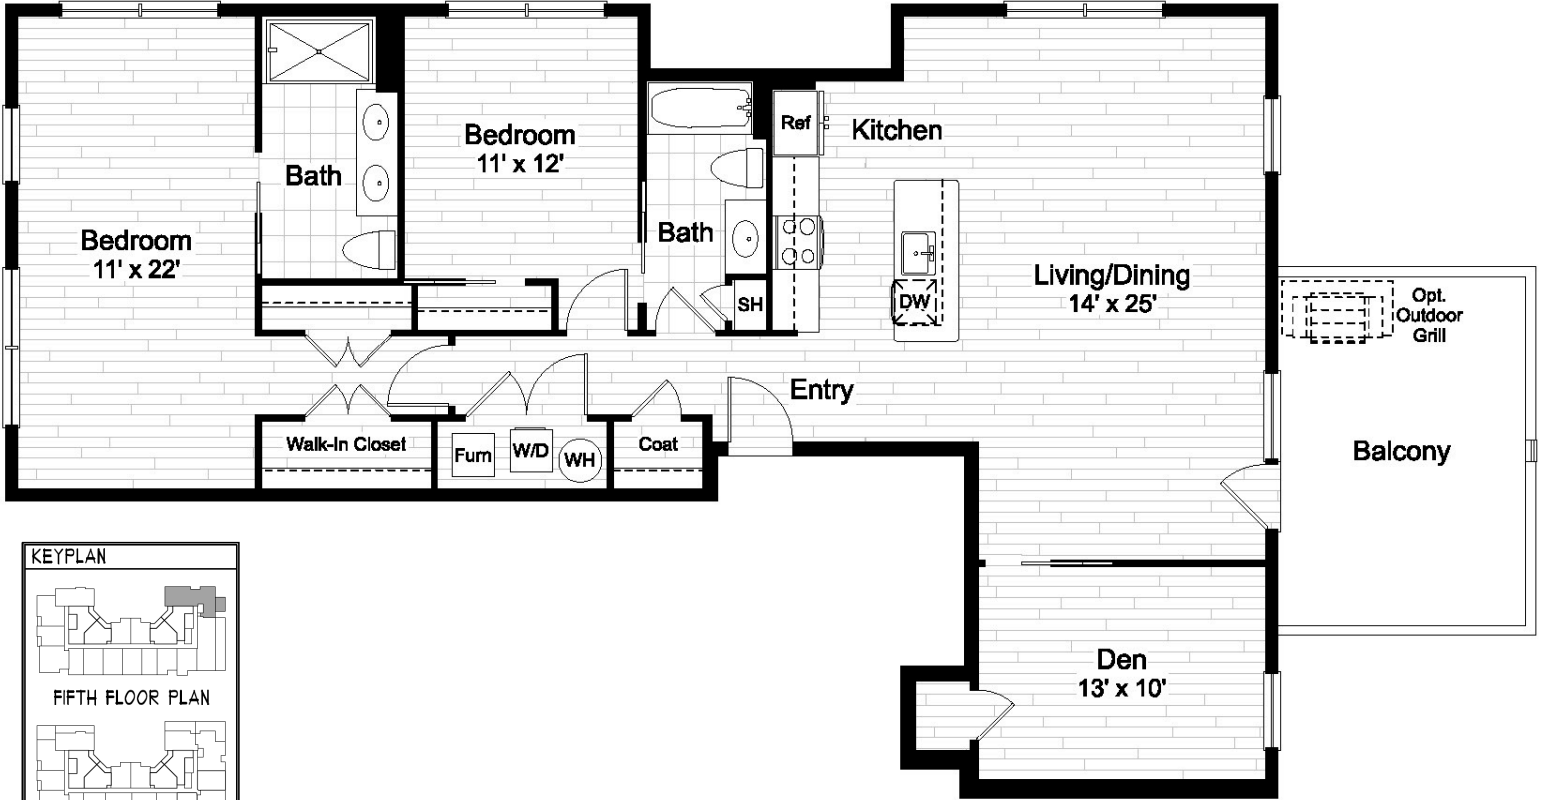

aidan

OLD TOWN

UNIT Q

1,515 SQ FT | 2 BEDS | 2 BATHS

CONTACT US

FUTURE LOCATION:
701 N HENRY,
ALEXANDRIA, VA
Info@aidanoldtown.com

McWilliams
Ballard

WWW.CHRISTOPHERCOMPANIES.COM
WWW.AIDANOLDTOWN.COM