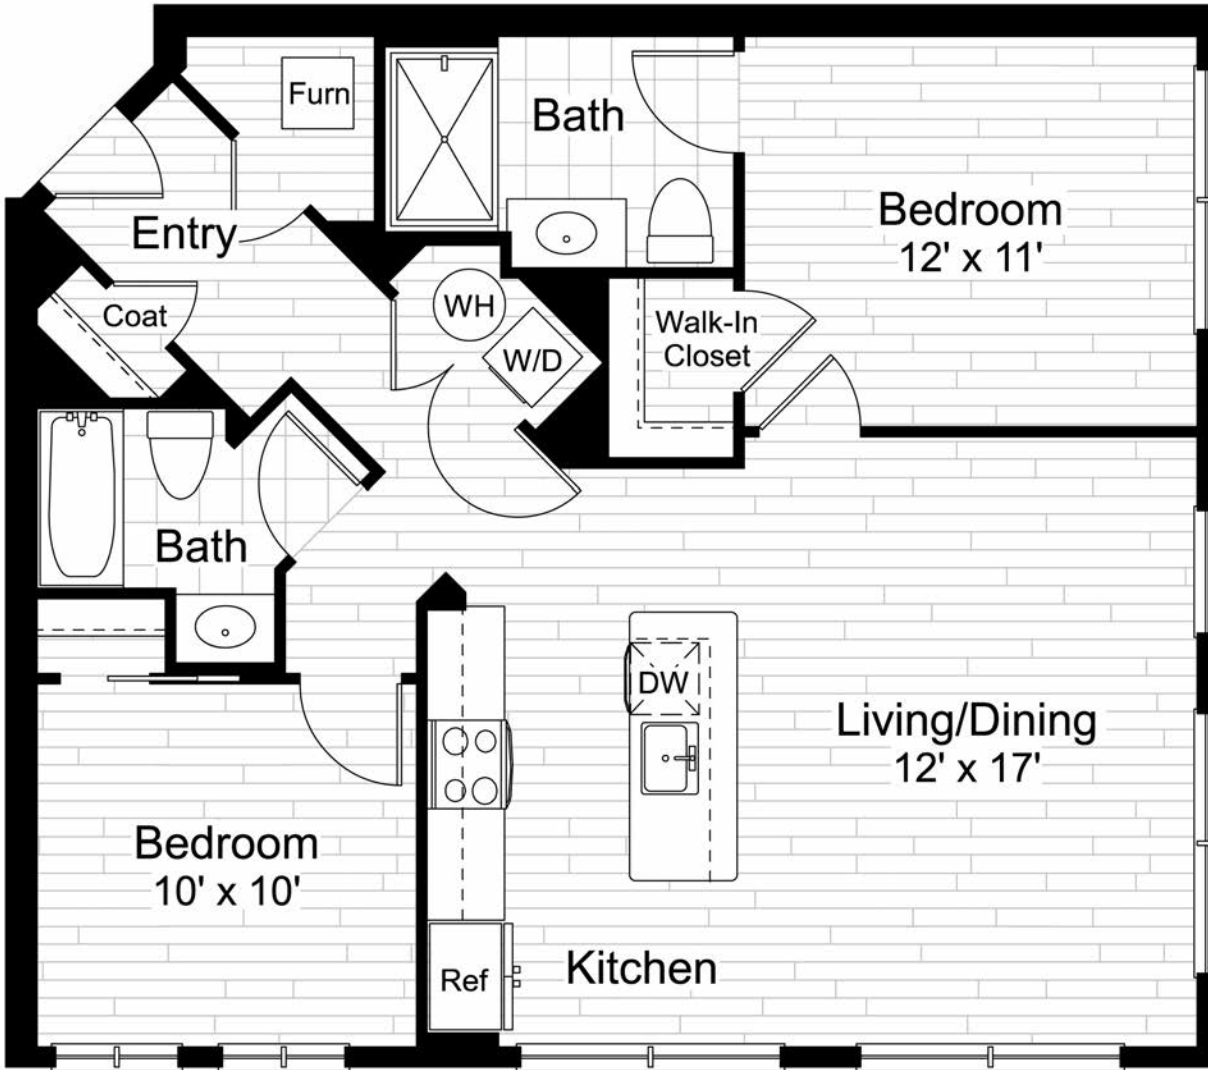

aidan

OLD TOWN

UNIT K1

965 SQ FT | 2 BEDS | 2 BATHS

CONTACT US

FUTURE LOCATION:
701 N HENRY,
ALEXANDRIA, VA
Info@aidanoldtown.com

McWilliams
Ballard

WWW.CHRISTOPHERCOMPANIES.COM
WWW.AIDANOLDTOWN.COM