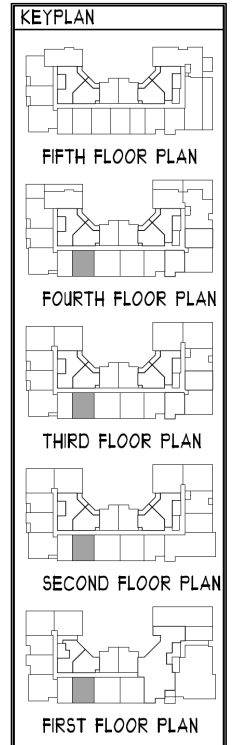

aidan

OLD TOWN

UNIT F

815 SQ FT | 1 BED W/ DEN | 1 BATH

3RD AND 4TH FLOORS

2ND FLOOR

1ST FLOOR

CONTACT US