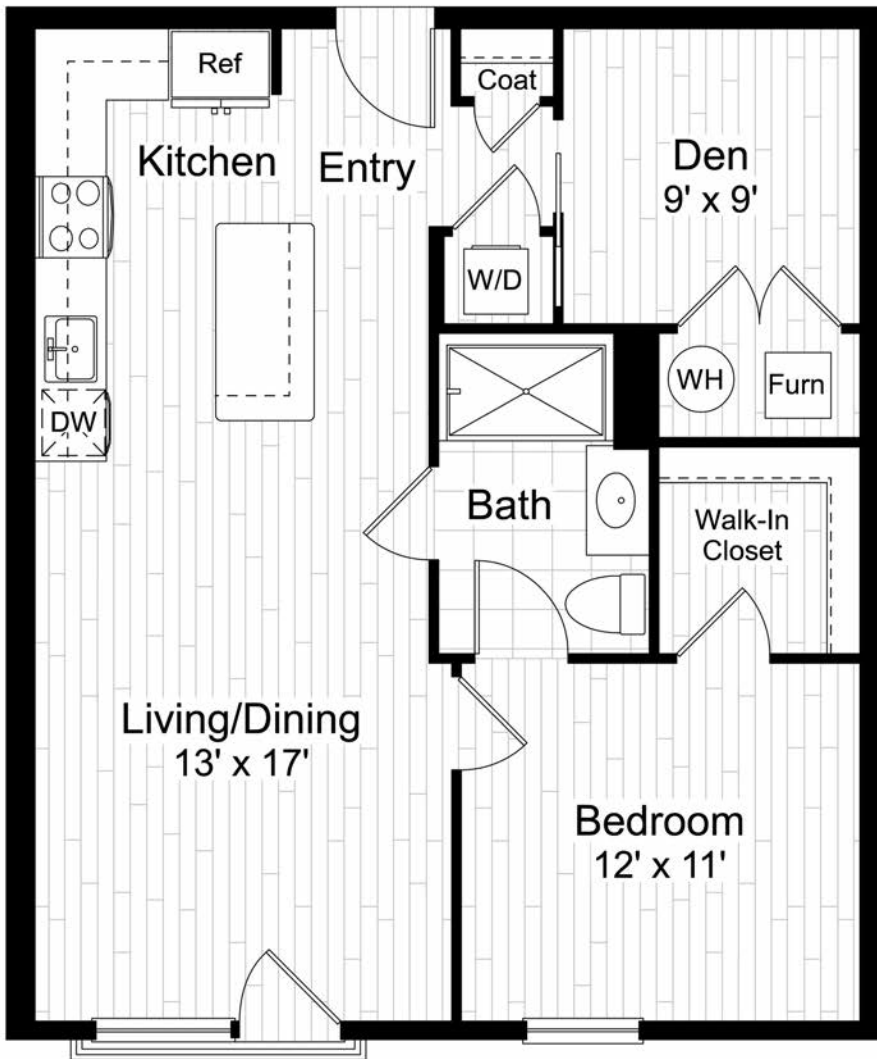

aidan

OLD TOWN

UNIT F

815 SQ FT | 1 BED W/ DEN | 1 BATH

3RD AND 4TH FLOORS

2ND FLOOR

1ST FLOOR

CONTACT US