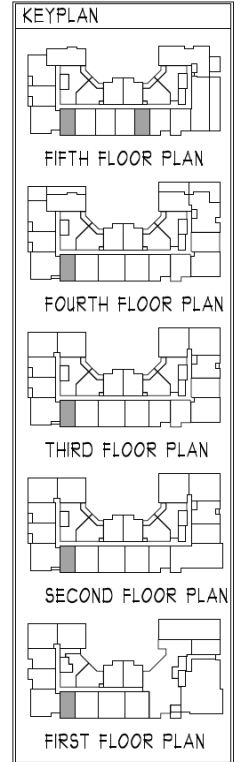

aidan

OLD TOWN

UNIT E

558 SQ FT | STUDIO | 1 BATH

1ST FLOOR

2ND AND 4TH FLOORS

3RD AND 5TH FLOORS

CONTACT US