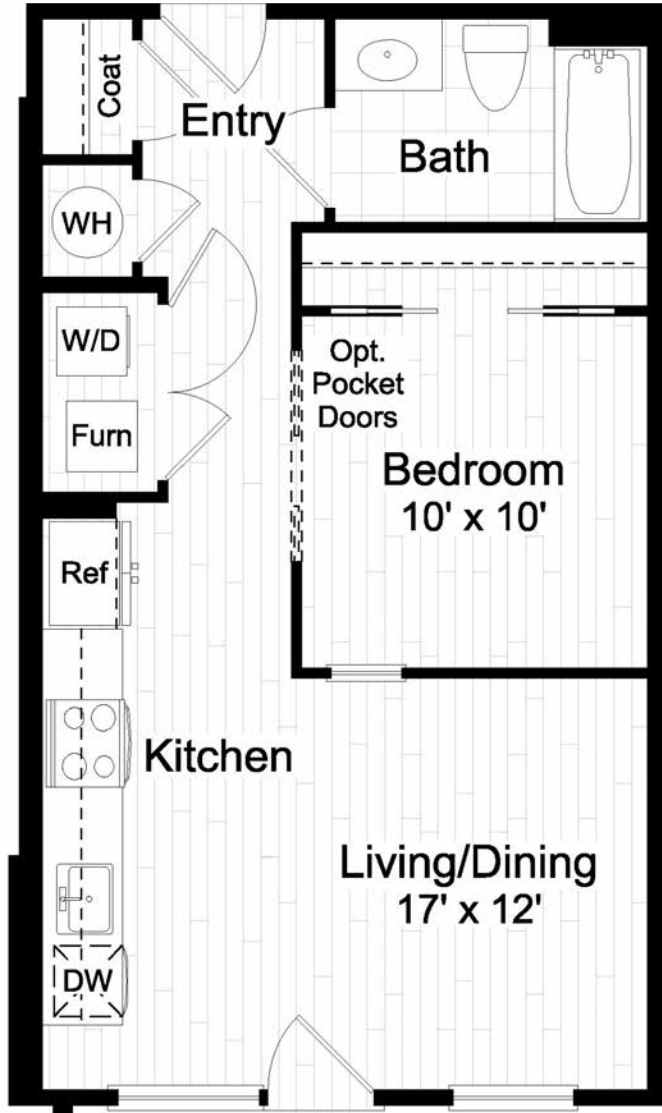

aidan

OLD TOWN

UNIT E

558 SQ FT | STUDIO | 1 BATH

1ST FLOOR

2ND AND 4TH FLOORS

3RD AND 5TH FLOORS

CONTACT US