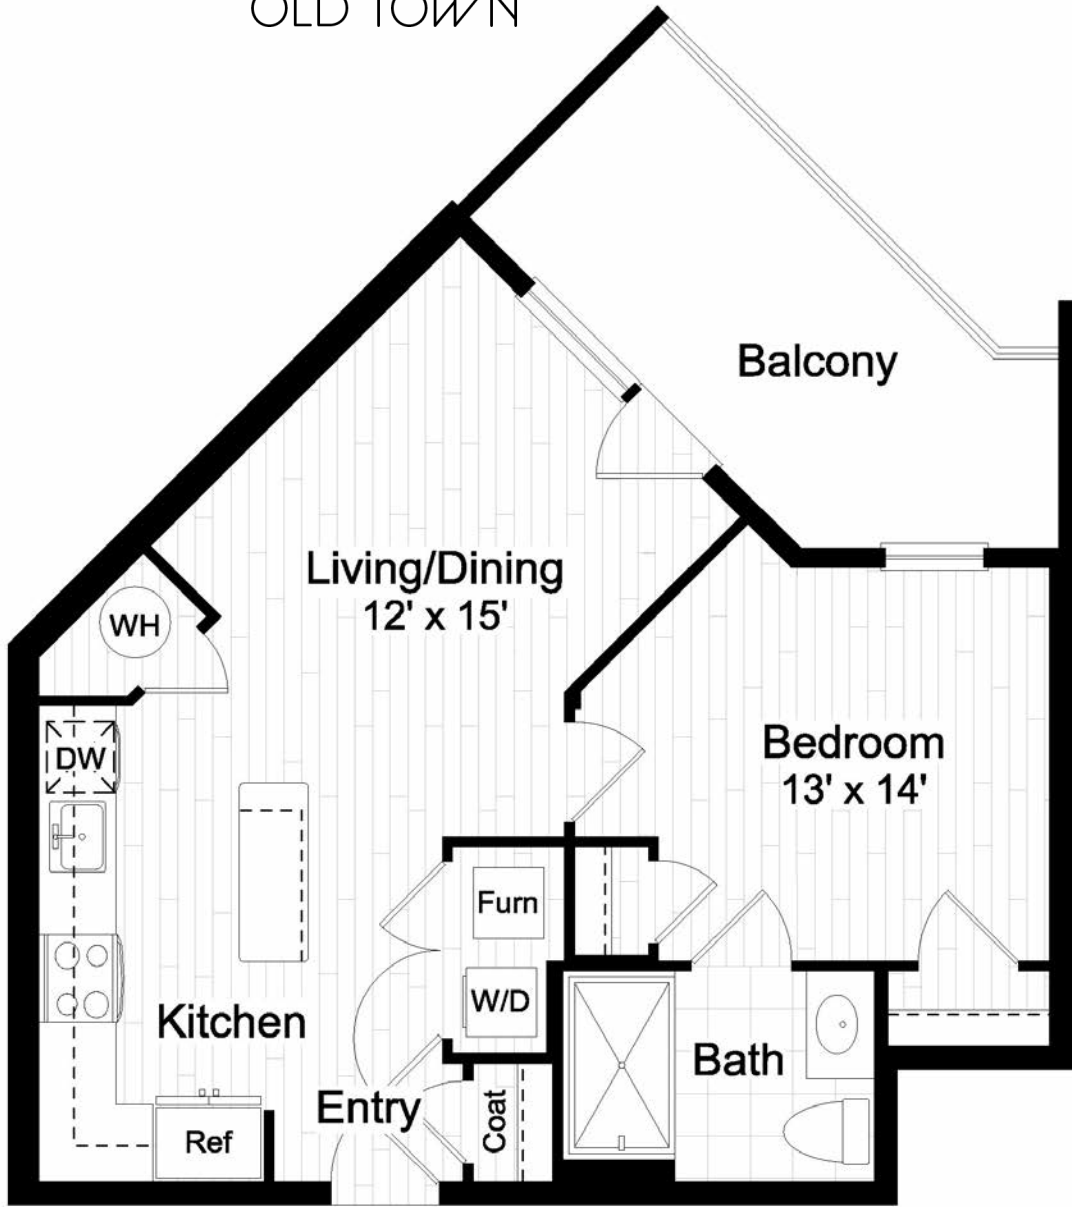

aidañ

OLD TOWN

UNIT D

613 SQ FT | 1 BED | 1 BATH

1ST FLOOR - PATIO ILO BLACONY

CONTACT US

FUTURE LOCATION:

701 N HENRY,
ALEXANDRIA, VA