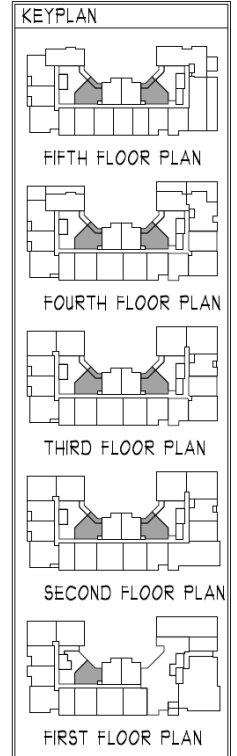

aidañ

OLD TOWN

UNIT D

613 SQ FT | 1 BED | 1 BATH

1ST FLOOR - PATIO ILO BLACONY

CONTACT US

FUTURE LOCATION:

701 N HENRY,
ALEXANDRIA, VA