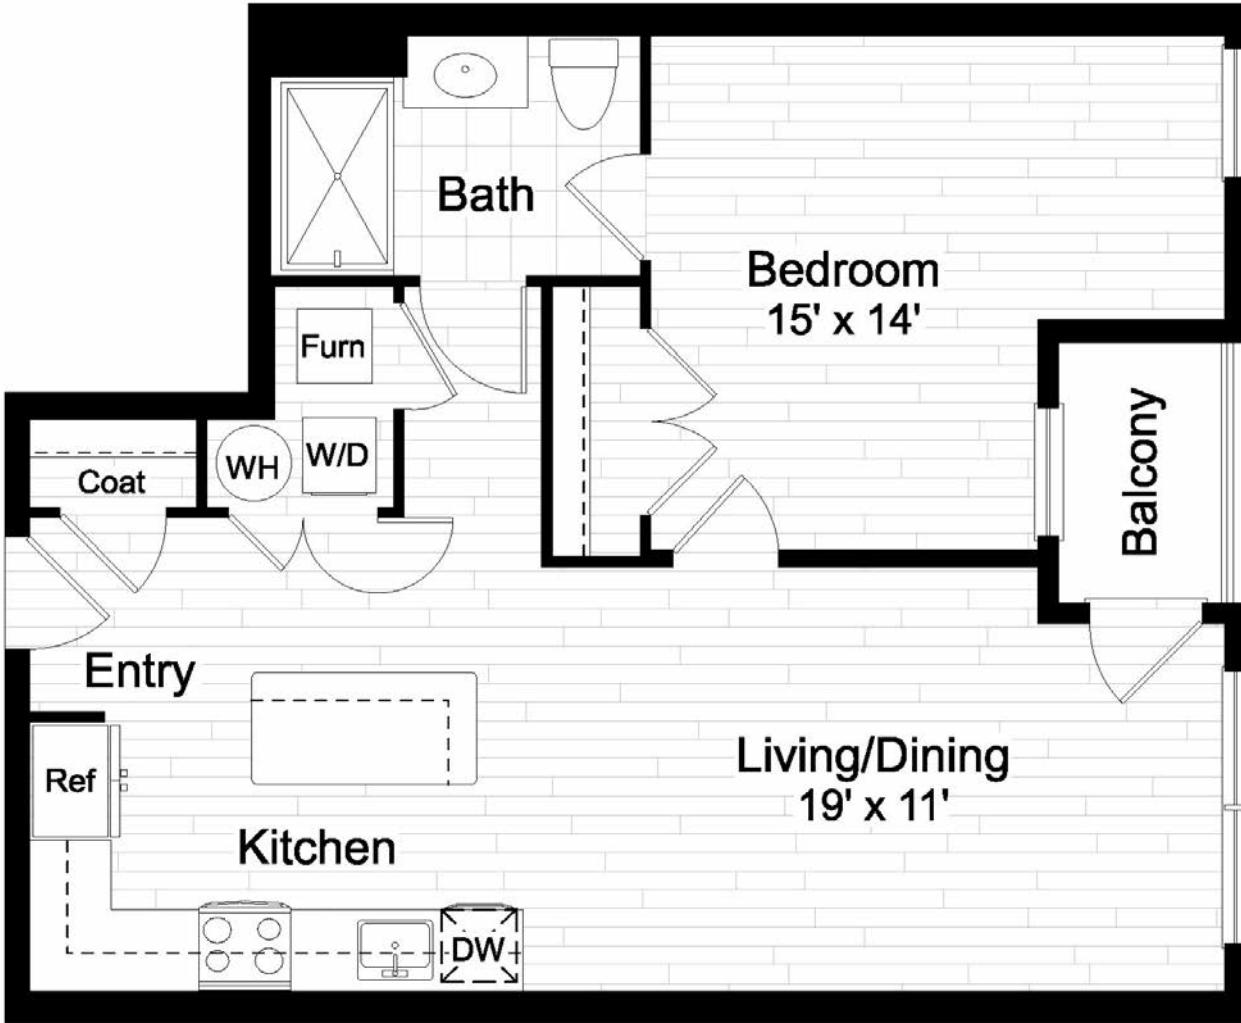

aidan

OLD TOWN

UNIT C

770 SQ FT | 1 BED | 1 BATH

CONTACT US

FUTURE LOCATION:

701 N HENRY,
ALEXANDRIA, VA

Info@aidanoldtown.com