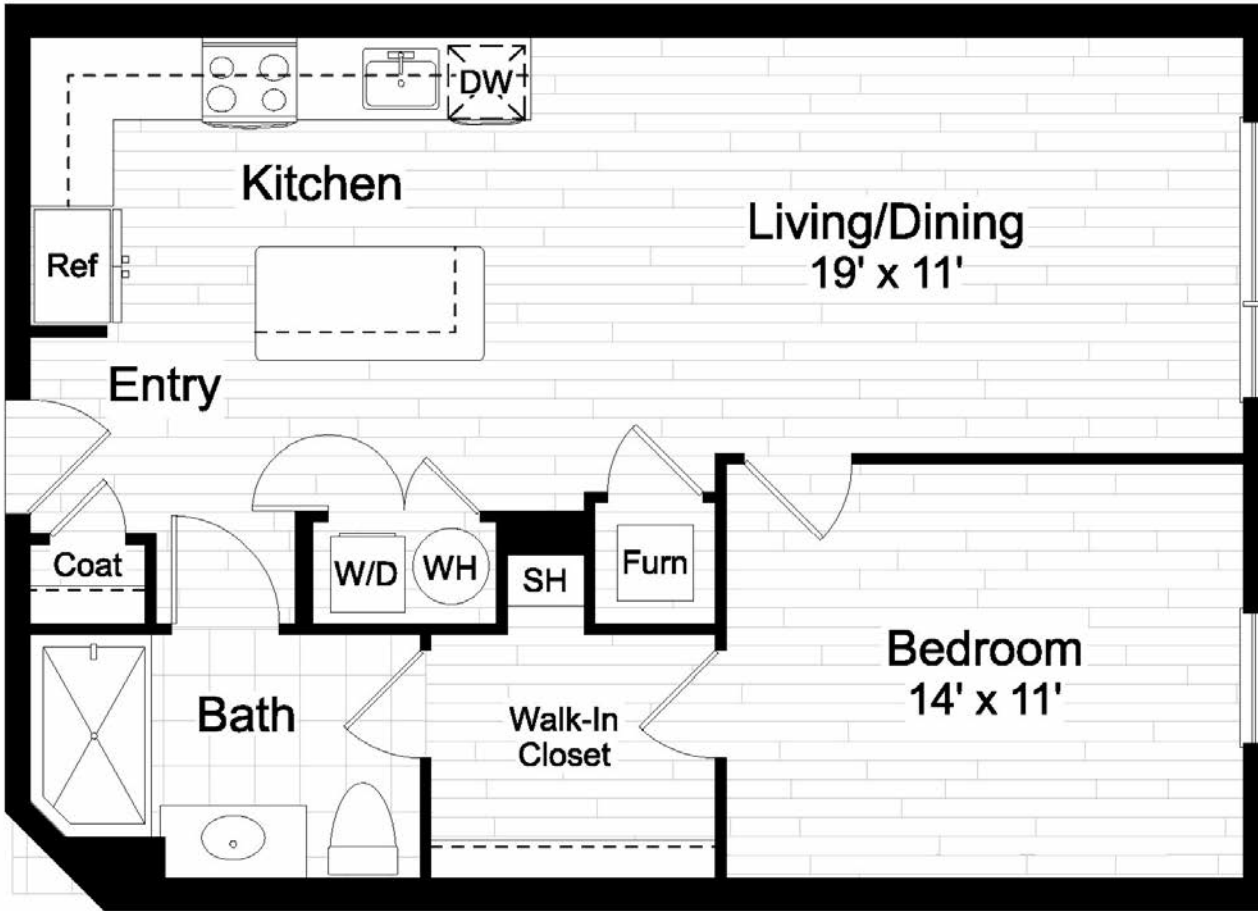

# aidan

OLD TOWN

**UNIT B1**

760 SQ FT | 1 BED | 1 BATH

**2RD AND 4TH FLOOR**