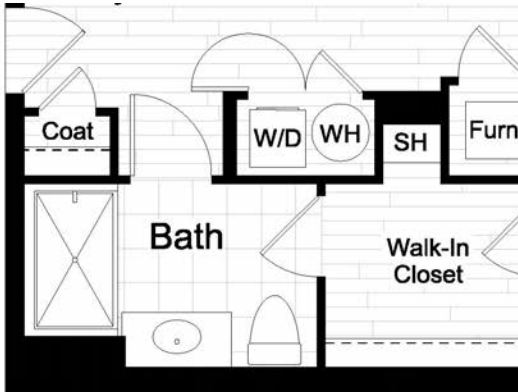

# aidan

OLD TOWN

**UNIT B1**

760 SQ FT | 1 BED | 1 BATH

**2RD AND 4TH FLOOR**