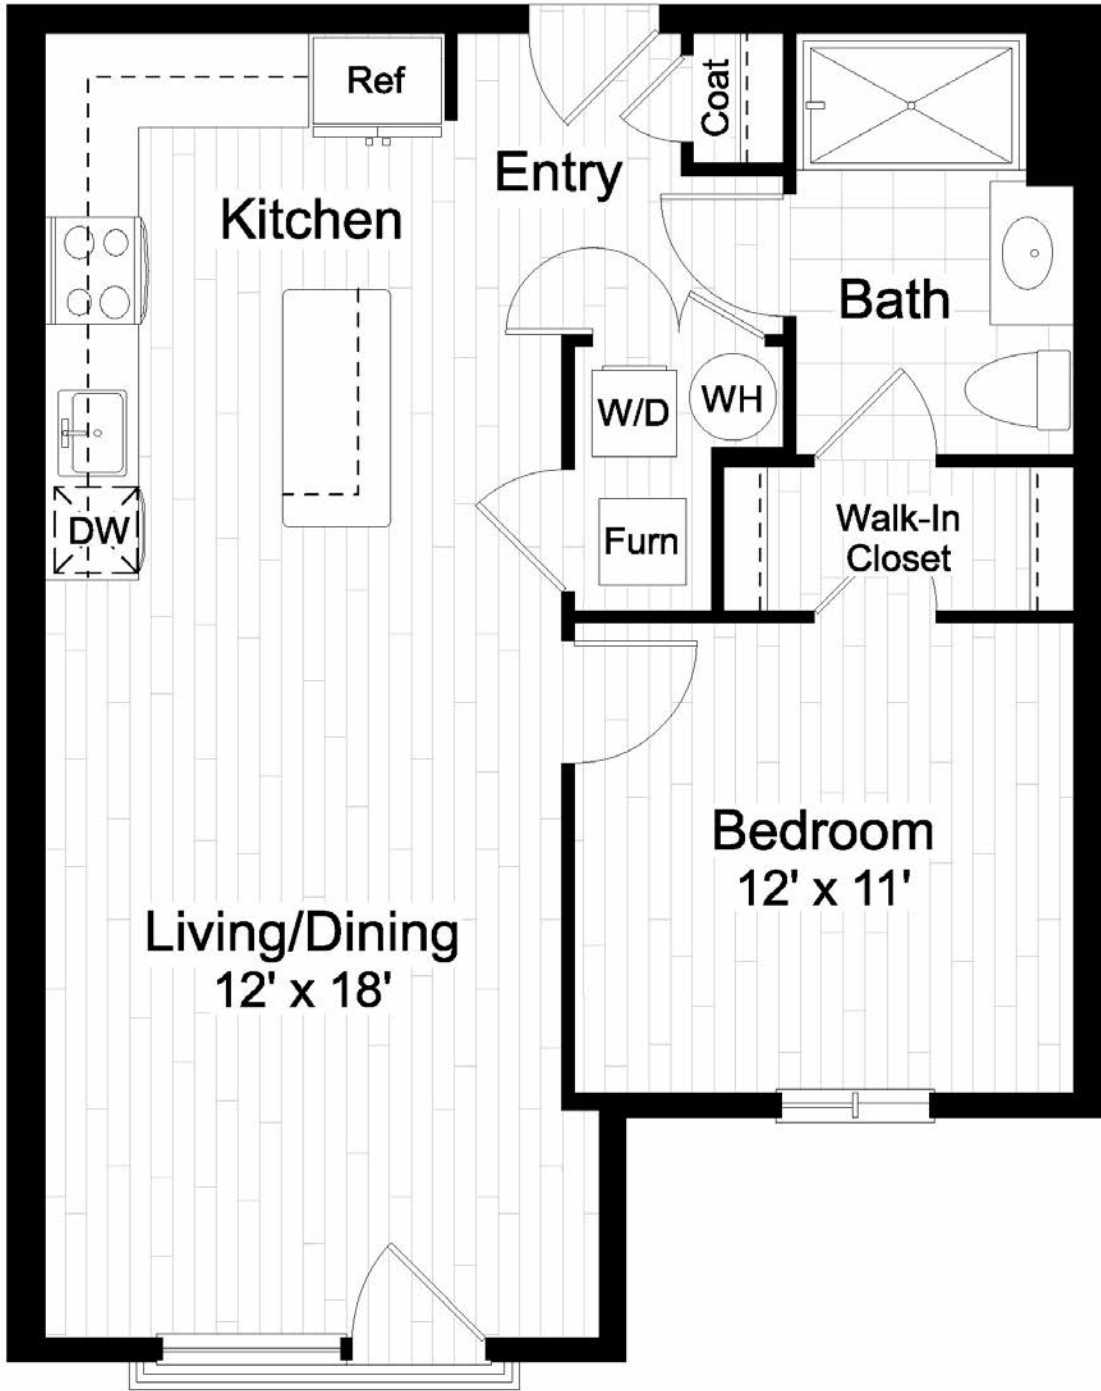

aidan

OLD TOWN

UNIT A4

712 SQ FT | 1 BED | 1 BATH

HANDICAP-ACCESSIBLE AVAILABLE

CONTACT US

FUTURE LOCATION:

701 N HENRY,
ALEXANDRIA, VA