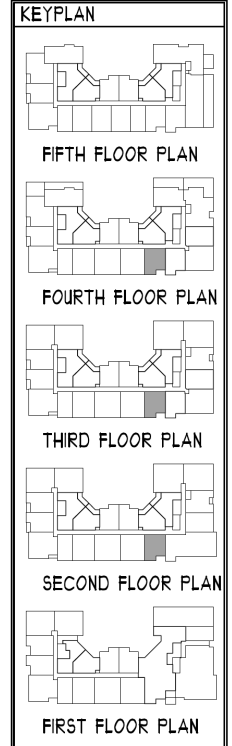

aidan

OLD TOWN

UNIT A4

712 SQ FT | 1 BED | 1 BATH

HANDICAP-ACCESSIBLE AVAILABLE

CONTACT US

FUTURE LOCATION:

701 N HENRY,
ALEXANDRIA, VA