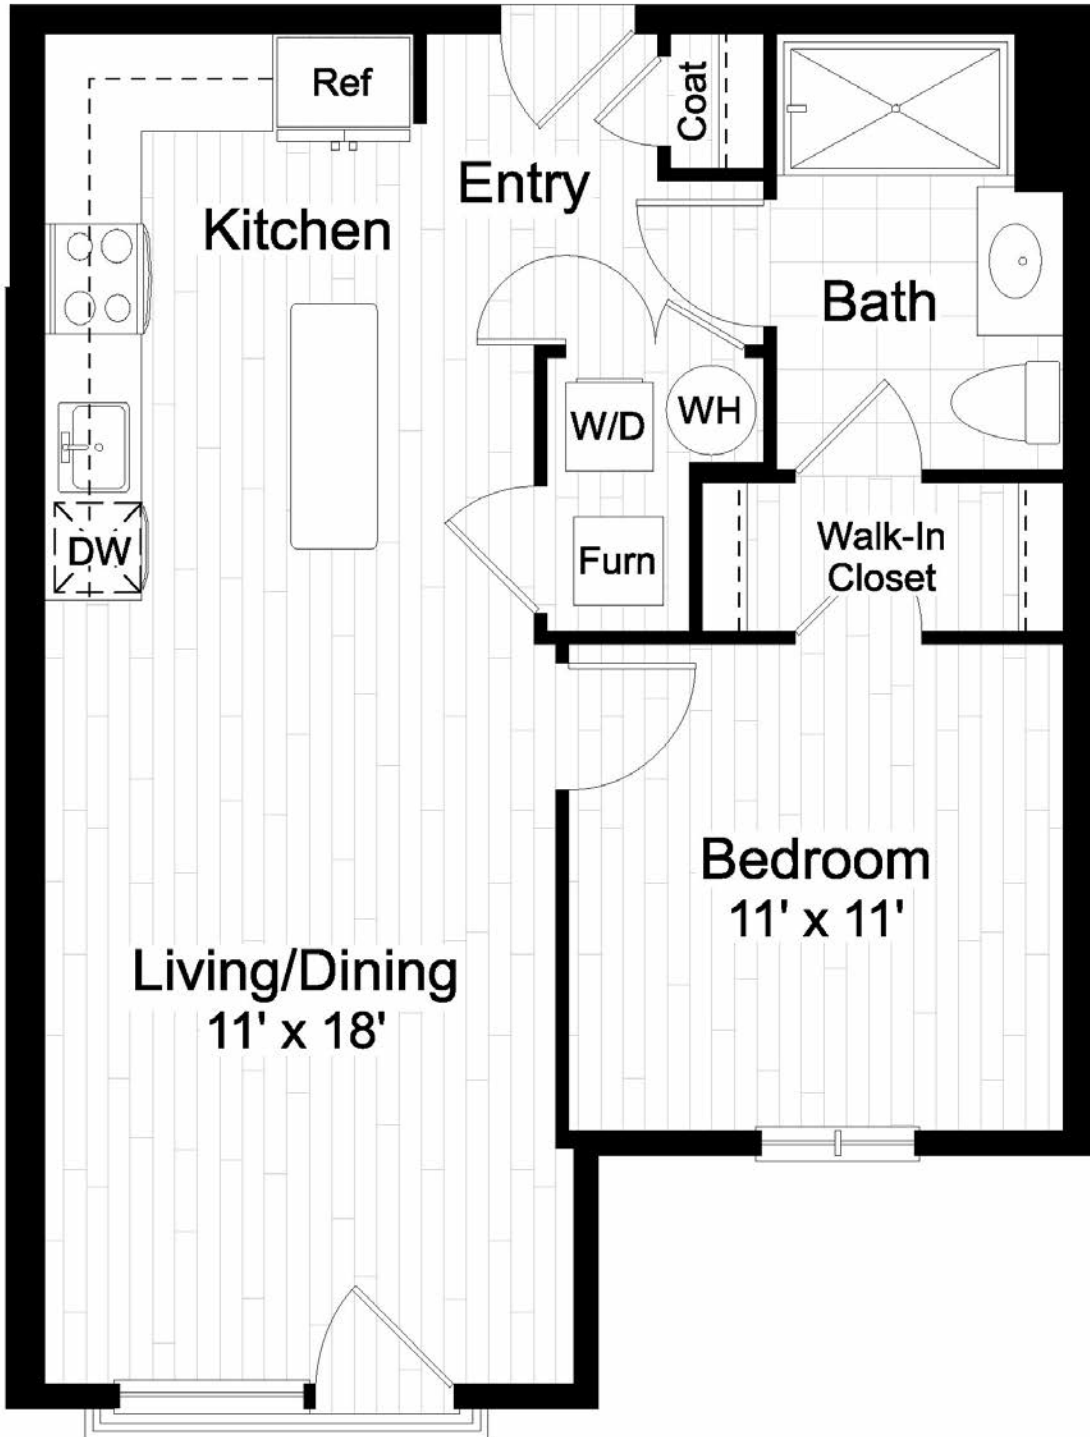

aidan

OLD TOWN

UNIT A2

680 SQ FT | 1 BED | 1 BATH

CONTACT US

FUTURE LOCATION:

701 N HENRY,
ALEXANDRIA, VA

Info@aidanoldtown.com